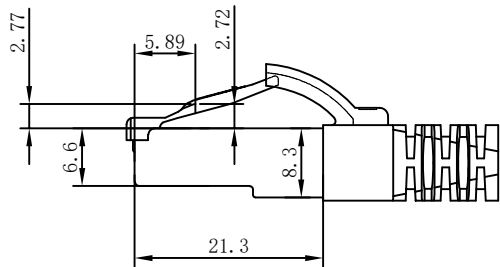

①

**MATERIAL LIST:**

③	OVER MOLD	PVC 75A	8PCS	
②	PLUG	RJ45 8P8C Shielded Plug, Pin Gold Plated 3u", Shell Nickel Plating , Transparent Blue	2PCS	
①	CABLE	S/FTP CAT. 6A 27AWG (BC+AL-FOIL)*4PAIR+Braid(AL-MG) +JACKET:LSZH OD:5.8±0.2MM	1PCS	
NO.	PARTS NAME	SPECIFICATION STANDARD	QT' Y	REMARK

**NOTE:**

- ELECTRICAL TEST:
  - 100% OPEN SHORT, MISS WIRE TEST
  - INSULATION RESISTANCE:DC 300V 10M Ohm;
  - CONTACTOR RESISTANCE:1 OHM per meter
- FLUKE TEST LIMIT:ISO11801 Channel Class Ea
- Operating temperature:-20°C ~ + 75°C
- ROHS 3.0 & REACH COMPLIANT
- Support PoE/PoE+/PoE++
- Packing:Synergy21 PE Bag+Label
- Minimum of the bending radius is 60mm
- Flame retardant (IEC60332-1-2)  
Low smoke(IEC 61034)  
Halogen free(IEC 60754-2)