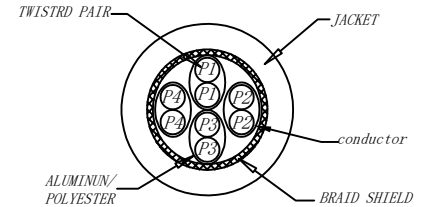

①

**MATERIAL LIST:**

③	OVER MOLD	PVC 75A	8PCS	
②	PLUG	RJ45 8P8C Shielded Plug, Pin Gold Plated 3u", Shell Nickel Plating , Transparent Blue	2PCS	
①	CABLE	S/FTP CAT. 6A 27AWG (BC+AL-FOIL)*4PAIR+Braid(AL-MG) +JACKET:LSZH OD:5.8±0.2MM	1PCS	
NO.	PARTS NAME	SPECIFICATION STANDARD	QT' Y	REMARK

**NOTE:**

- ELECTRICAL TEST:
  - 100% OPEN SHORT, MISS WIRE TEST
  - INSULATION RESISTANCE:DC 300V 10M Ohm;
  - CONTACTOR RESISTANCE:1 OHM per meter
- FLUKE TEST LIMIT:ISO11801 Channel Class Ea
- Operating temperature:-20°C ~ + 75°C
- ROHS 3.0 & REACH COMPLIANT
- Support PoE/PoE+/PoE++
- Packing:Synergy21 PE Bag+Label
- Minimum of the bending radius is 60mm
- Flame retardant (IEC60332-1-2)  
Low smoke(IEC 61034)  
Halogen free(IEC 60754-2)