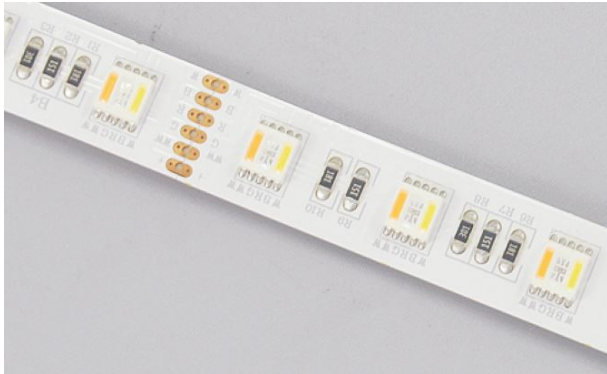

## Synergy 21 LED Flex Strip 84 RGB DC24V + RGB-WW (RGB-CCT) ein Chip HD

kwh/1000h:	165,00
Lumens:	10500
Watt:	165,0
Nominal Service Life:	35000 Std.
Switching Cycles:	50000
Opt. Ambient Temperature.:	25 °C

RGB-WW Flex-Stripe, 5 metres, RGB and warm white on one chip  
 RGB and dual white 2700-6500K  
 DC 24V, 165W, 33W/m, 13.2W/m for white and 19.8W/m for RGB  
 Brightness: 2100lm per metre  
 420 PCS 5050 SMD LED  
 Beam angle: 120°  
 Common positive pole  
 Protection class: IP20  
 L\*W\*H: 5000\*12\*2.5  
 Shortenable: all 6 LEDs can be shortened (70mm)  
 3M adhesive tape for mounting aid on the back

### Attributes

Attribute	Value
Abstrahlwinkel:	120

Attribute	Value
Ampere:	6.90
CC oder CV:	CV
Dimmbar:	abhängig vom Netzteil
LED Strip Klebeband:	ja
LED Strip Breite:	12
LED Strip Höhe:	2.50
LED Strip Klebeband:	ja
LED Strip kürzbar:	70
LED Strip Länge:	5000
Lichtfarbe:	RGB-WW
Lichtfarbe Name:	RGB-WW
Schutzklasse:	IP20
Volt:	24
Weight:	0.36 Kg
Warranty:	24.00 Months

## Additional Images

Dimensions(Unit: mm)