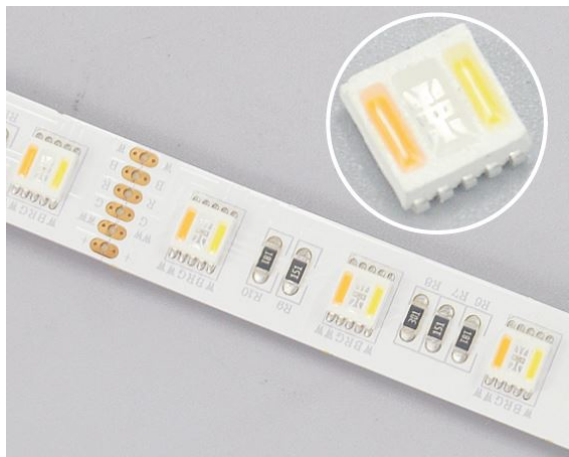

## Synergy 21 LED Flex Strip 84 RGB DC24V + RGB-WW (RGB-CCT) ein Chip HD

kwh/1000h:	165,00
Lumens:	10500
Watt:	165,0
Nominal Service Life:	35000 Std.
Switching Cycles:	50000
Opt. Ambient Temperature.:	25 °C

RGB-WW Flex-Stripe, 5 metres, RGB and warm white on one chip  
 RGB and dual white 2700-6500K  
 DC 24V, 165W, 33W/m, 13.2W/m for white and 19.8W/m for RGB  
 Brightness: 2100lm per metre  
 420 PCS 5050 SMD LED  
 Beam angle: 120°  
 Common positive pole  
 Protection class: IP20  
 L\*W\*H: 5000\*12\*2.5  
 Shortenable: all 6 LEDs can be shortened (70mm)  
 3M adhesive tape for mounting aid on the back

Control e.g. via Synergy 21 Controller S21-3653 (135731)

Please note that LED strips must also be cooled.  
 Ensure that the LED strip does not exceed an operating temperature of 40°C, otherwise the service life cannot be guaranteed.

### Attributes

Attribute	Value
Abstrahlwinkel:	120

Attribute	Value
Ampere:	6.90
CC oder CV:	CV
Dimmbar:	abhängig vom Netzteil
LED Strip Klebeband:	ja
LED Strip Breite:	12
LED Strip Höhe:	2.50
LED Strip Klebeband:	ja
LED Strip kürzbar:	70
LED Strip Länge:	5000
Lichtfarbe:	RGB-WW
Lichtfarbe Name:	RGB-WW
Schutzklasse:	IP20
Volt:	24
Weight:	0.36 Kg
Warranty:	24.00 Months