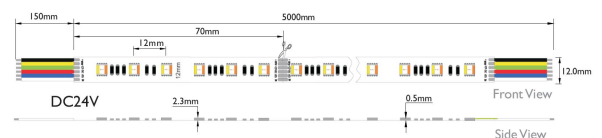

RGB-WW Flex-Stripe, 5 metres, RGB and warm white on one chip  
 RGB and dual white 2700-6500K  
 DC 24V, 165W, 33W/m, 13.2W/m for white and 19.8W/m for RGB  
 Brightness: 2100lm per metre  
 420 PCS 5050 SMD LED  
 Beam angle: 120°  
 Common positive pole  
 Protection class: IP20  
 L\*W\*H: 5000\*12\*2.5  
 Shortenable: all 6 LEDs can be shortened (70mm)  
 3M adhesive tape for mounting aid on the back

### Attributes

Attribute	Value
Abstrahlwinkel:	120

Attribute	Value
Ampere:	6.90
CC oder CV:	CV
Dimmbar:	abhängig vom Netzteil
LED Strip Klebeband:	ja
LED Strip Breite:	12
LED Strip Höhe:	2.50
LED Strip Klebeband:	ja
LED Strip kürzbar:	70
LED Strip Länge:	5000
Lichtfarbe:	RGB-WW
Lichtfarbe Name:	RGB-WW
Schutzklasse:	IP20
Volt:	24
Weight:	0.36 Kg
Warranty:	24.00 Months

## Additional Images

Dimensions(Unit: mm)