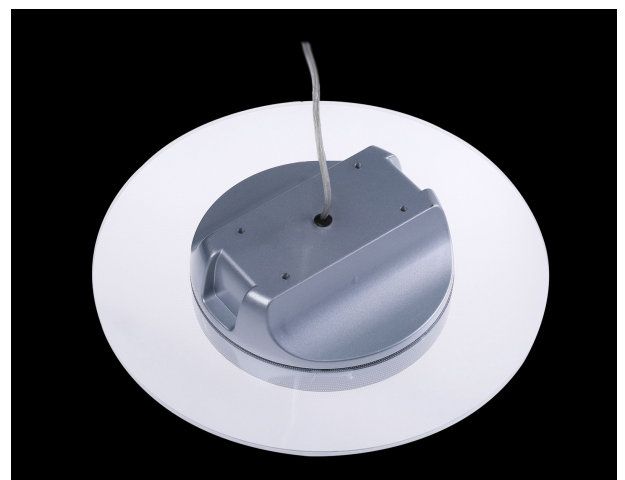

Synergy 21 LED round light transparent 26W HL ww

kwh/1000h:	24,00
Lumens:	2450
Watt:	24,0
Nominal Service Life:	35000 Std.
Switching Cycles:	50000
Opt. Ambient Temperature.:	25 °C

Synergy 21 LED round luminaire transparent
Light-conducting lampshade: round and suspended (HL)
Connection: 200-240 V/AC
Wattage: 26 watts
Lumen: 2450lm
CRI: >80
Light colour: warm white
Kelvin: 3000 ±200K
Operating temperature: -20° +45° C
Beam angle: 360°
Size: Ø380mm
Height: 88mm
Weight: 2500 g
Protection class: IP20 / IK05

Mounting:
Ceiling box with ceiling bracket, steel cable
2 screws and dowels included.
Please check whether the wall plugs are the right ones for your ceiling!

Energy efficiency class: A+
kWh/1000h: 24

Image similar

Attributes

Attribute	Value
Abstrahlwinkel:	360
Betriebstemperatur:	-20 bis +45
CRI:	>80
Dimmbar:	nein
Grösse:	Ø380*88
LED - Gehäusefarbe:	transparent
LED - Gehäusematerial:	Kunststoff
Lichtfarbe:	warmweiß
Lichtfarbe in Kelvin:	3000
Lumen:	2450
Schutzklasse:	IP20
Volt:	230
Weight:	2.5 Kg

Additional Images

Dimension and Illumination Diagram

Height	Beam/Diameter	Angle: 158.05deg	Diameter
1.0m	75.22/1222lx		764.43mm
2.0m	18.76/309.7lx		1493.16mm
3.0m	8.346/124.8lx		2219.23mm
4.0m	4.696/70.13lx		2885.44mm
5.0m	2.705/46.82lx		3732.05mm