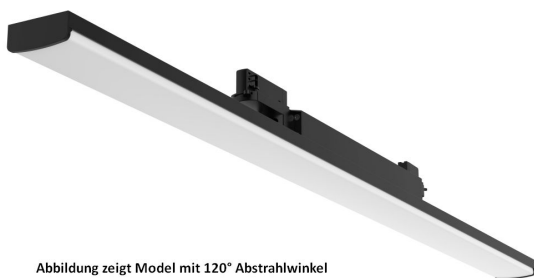

## Synergy 21 LED track series for track VLE series 48W, 60°, nw, CRI>90

Abbildung zeigt Model mit 120° Abstrahlwinkel

|                            |            |
|----------------------------|------------|
| kwh/1000h:                 | 48,00      |
| Lumens:                    | 7200       |
| Watt:                      | 48,0       |
| Nominal Service Life:      | 35000 Std. |
| Switching Cycles:          | 50000      |
| Opt. Ambient Temperature.: | 25 °C      |

Model: VLE in black  
 ERCO compatible, 3-phase track  
 Housing: Injection moulded aluminium in black  
 Watt: 48 watts, adjustable: 34/40/44 watts  
 PS: Tridonic, 5-year guarantee°  
 Beam angle: 60° (DS25°/30°/90°/120° on request)  
 Lumen: 7200LM  
 CRI: >90  
 Light colour: neutral white  
 Kelvin: 4000K  
 Operating voltage: AC 220-240V /50-60HZ  
 Size: 1150\*65mm  
 IES files available on request

## Attributes

| Attribute       | Value |
|-----------------|-------|
| Abstrahlwinkel: | 60    |

| Attribute              | Value        |
|------------------------|--------------|
| CRI:                   | >90          |
| Dimmbar:               | nein         |
| Grösse:                | 1150*65      |
| LED - Gehäusefarbe:    | schwarz      |
| LED - Gehäusematerial: | Aluminium    |
| Lichtfarbe:            | neutralweiss |
| Lichtfarbe in Kelvin:  | 4000         |
| Lumen:                 | 7200         |
| Schutzklasse:          | IP20         |
| Sockel:                | 3Phasen      |
| Volt:                  | 230          |
| Weight:                | 1.5 Kg       |
| Warranty:              | 60.00 Months |