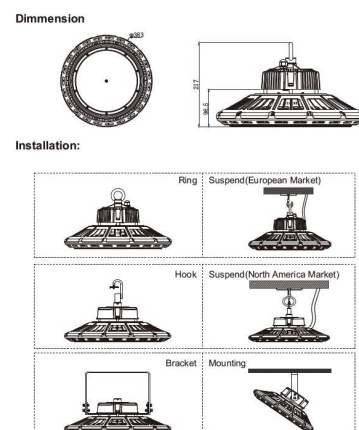

AC 90-305V/50-60Hz
Dimmable: no
Power: 240 Watt
Luminous flux: 31000 lm
Efficiency: 130lm/W
Beam angle: 60°
CRI Ra: > 80
Light colour: neutral white
Kelvin: 4500K ± 200K
Operating temperature: -40 to +55°C
Protection class: IP65, IK10, "D" mark according to EN 60598-2-24
Weight: 4.8kg
Diameter: 400mm
Complete height: 203.5mm

Additional Images

Weight:4.80Kg

Product Description

- 1, Compact and fasion design .Light weighted : 4.80kg
- 2, Philips 3030 LED as light source , CR>80Ra
- 3, MEAN WELL HBG Series power supply . PF>0.95
- 4, High lumen efficiency : 135lm/w
- 5, 5 years warranty .