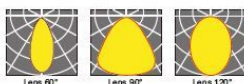

Synergy 21 LED spot pendant luminaire UFO 96W for industry/warehouse

kwh/1000h:	96,00
Lumens:	12960
Watt:	96,0
Nominal Service Life:	50000 Std.
Switching Cycles:	50000
Opt. Ambient Temperature.:	25 °C

AC 90-305V/50-60Hz
Dimmable: 1-10 Volt
Power: 96 Watt
Luminous flux: 12960lm
Efficiency: 135lm/W
Beam angle: 120°
CRI Ra: > 80
Light colour: neutral white
Kelvin: 4000K ± 10%
Operating temperature: -40 to +55°C
Protection class: IP65, IK10, "D" mark according to EN 60598-2-24
Weight: 4.8kg
Diameter: 260mm
Complete height: 177.5mm
Energy efficiency class: A++
kWh/1000h: 96

5 year guarantee
IES files available on request

Attributes

Attribute	Value
Abstrahlwinkel:	120
Betriebstemperatur:	-40 bis +55
CRI:	>80
Dimmbar:	0-10V
Grösse:	260*177,5
LED - Gehäusefarbe:	schwarz
LED - Gehäusematerial:	Aluminium
Lichtfarbe:	neutralweiß
Lichtfarbe in Kelvin:	4000
Lumen:	12960
Schutzklasse:	IP65, IK10
Volt:	230
Weight:	4.8 Kg
Warranty:	60.00 Months

Additional Images

Dimension

Installation:

Product Description

- 1, Compact and fasion design .Light weighted : 4.80kg
- 2, Philips 3030 LED as light source , CR>80Ra
- 3, MEAN WELL HBG Series power supply . PF>0.95
- 4, High lumen efficiency : 135lm/w
- 5, 5 years warranty .