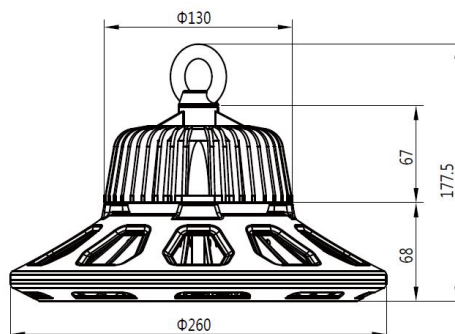

Product Description

1. 1, Compact and fasion design .Light weighted : 4.80kg
2. 2, Philips 3030 LED as light source , CR>80Ra
3. 3, MEAN WELL HBG Series power supply . PF>0.95
4. 4, High lumen efficiency : 135lm/w
5. 5, 5 years warranty .

Performance Summary

Input Power: 80W, 100W, 150W, 200W, 230W
CRI: >70Ra/80Ra
CCT: 3000k-6500K
Input Voltage:90-305Vac
Limited Warranty :5 years' warranty
High Efficacy Lifetime: 50000hours
Dimming:Non-dimmable & 1-10V Dimmable
Working Temperature : - 20°C – +45 °C(Amb)

Accessories

Part No.	Name
139690	Synergy 21 LED spot pendant light UFO add. Radar Kit S
142944	Synergy 21 LED Spot Pendelleuchte UFO zub. Wandhalterung für UFO size S Bügel lang
142943	Synergy 21 LED Spot Pendelleuchte UFO zub. Wandhalterung für UFO size S Bügel kurz
144402	Synergy 21 LED spot pendant light UFO add. Ball cage S
148951	Synergy 21 LED spot pendant light UFO add. Lampshade S
124243	Mean Well power supply unit - DALI Controller