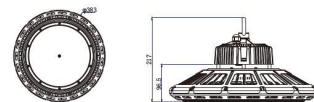

Synergy 21 LED spot pendant luminaire UFO 96W for industry/warehouse

kwh/1000h:	96,00
Lumens:	12960
Watt:	96,0
Nominal Service Life:	50000 Std.
Switching Cycles:	50000
Opt. Ambient Temperature.:	25 °C

AC 90-305V/50-60Hz
Dimmable: 1-10 Volt
Power: 96 Watt
Luminous flux: 12960lm
Efficiency: 135lm/W
Beam angle: 120°
CRI Ra: > 80
Light colour: neutral white
Kelvin: 4000K ± 10%
Operating temperature: -40 to +55°C
Protection class: IP65, IK10, "D" mark according to EN 60598-2-24
Weight: 4.8kg
Diameter: 260mm
Complete height: 177.5mm
Energy efficiency class: A++
kWh/1000h: 96

5 year guarantee
IES files available on request

Attributes

Attribute	Value
Abstrahlwinkel:	120
Betriebstemperatur:	-40 bis +55
CRI:	>80
Dimmbar:	0-10V
Grösse:	260*177,5
LED - Gehäusefarbe:	schwarz
LED - Gehäusematerial:	Aluminium
Lichtfarbe:	neutralweiß
Lichtfarbe in Kelvin:	4000
Lumen:	12960
Schutzklasse:	IP65, IK10
Volt:	230
Weight:	4.8 Kg
Warranty:	60.00 Months

Additional Images

Dimension

Installation:

Product Description

- 1, Compact and fasion design .Light weighted : 4.80kg
- 2, Philips 3030 LED as light source , CR>80Ra
- 3, MEAN WELL HBG Series power supply . PF>0.95
- 4, High lumen efficiency : 135lm/w
- 5, 5 years warranty .