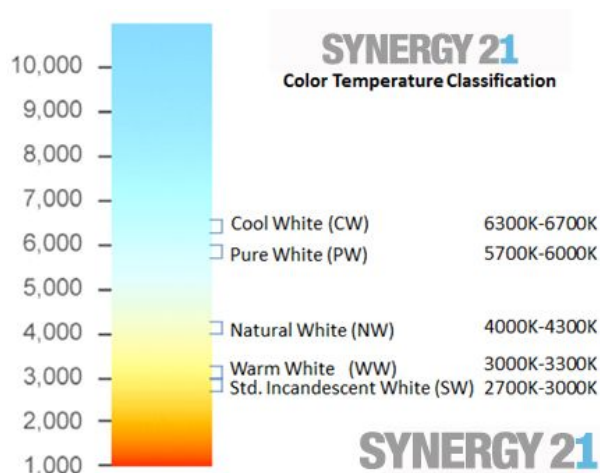

Attributes

Attribute	Value
Abstrahlwinkel:	120
Ampere:	1.40
CRI:	80
Dimmbar:	Nein
Grösse:	600*1200
LED - Gehäusefarbe:	weiß
Lichtfarbe:	neutralweiß
Lichtfarbe in Kelvin:	4000
Lumen:	4000
Weight:	6 Kg

Additional Images

Accessories

Part No.	Name
126765	Synergy 21 LED light panel add mounting kit pendant set II