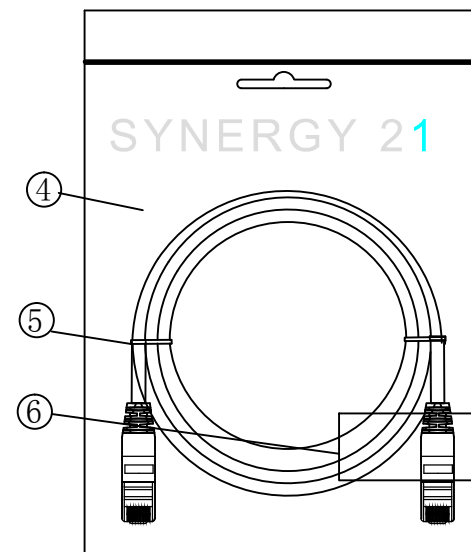

COLOR: WHITE			COLOR: BLACK PANTONE BLACK 3C		
ITEM	LENGTH (mm)	PACKING	ITEM	LENGTH (mm)	PACKING
S216930	150±5	SYNERGY 21 Bag A	S216931	150±5	SYNERGY 21 Bag A
S216900	250±10	SYNERGY 21 Bag A	S216915	250±10	SYNERGY 21 Bag A
S216901	500±15	SYNERGY 21 Bag A	S216916	500±15	SYNERGY 21 Bag A
S216902	1000±30	SYNERGY 21 Bag A	S216917	1000±30	SYNERGY 21 Bag A
S216903	1500±30	SYNERGY 21 Bag A	S216918	1500±30	SYNERGY 21 Bag A
S216904	2000±30	SYNERGY 21 Bag A	S216919	2000±30	SYNERGY 21 Bag A
S216905	3000±50	SYNERGY 21 Bag A	S216920	3000±50	SYNERGY 21 Bag A
S216906	5000±200	SYNERGY 21 Bag B	S216921	5000±200	SYNERGY 21 Bag B
S216907	7500±200	SYNERGY 21 Bag B	S216922	7500±200	SYNERGY 21 Bag B
S216908	10000±200	SYNERGY 21 Bag B	S216923	10000±200	SYNERGY 21 Bag B
S216909	15000±300	SYNERGY 21 Bag C	S216924	15000±300	SYNERGY 21 Bag C
S216910	20000±300	SYNERGY 21 Bag C	S216925	20000±300	SYNERGY 21 Bag C
S216911	25000±300	SYNERGY 21 Bag C	S216926	25000±300	SYNERGY 21 Bag C
S216912	30000±300	SYNERGY 21 Bag D	S216927	30000±300	SYNERGY 21 Bag D
S216913	40000±300	SYNERGY 21 Bag D	S216928	40000±500	SYNERGY 21 Bag D
S216914	50000±300	SYNERGY 21 Bag D	S216929	50000±500	SYNERGY 21 Bag D

					SYNERGY 21					
					CUSTOMER NO.		ITEM NO.	SEE THE CHART		
					PRODUCT NAME	CAT. 6 S/FTP PATCH CORD TPE LSZH	manufacture country:	CHINA	UNIT	MM
						DRAWNBY	CHECKBY	APPOBY	DATE	
BY	CHK	REVISION RECORD MODIFICATIONS		NEW	2015-01-20	A	SYNERGY 21	SYNERGY 21	SYNERGY 21	2015-01-20