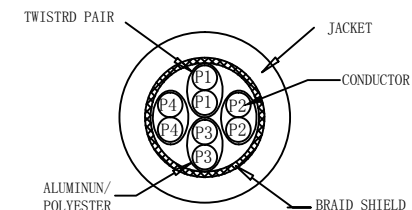

CAT. 6 S/FTP LSZH TPE 250MHz ISO/IEC 11801 & EN50173-1 & ANSI/TIA-568-C.2 www.Synergy21.de **CE**

PIN OUT

MATERIAL LIST

| NO. | PARTS NAME       | SPECIFICATION STANDARD  | QT' Y | REMARK |
|-----|------------------|---|-------|--------|
| ⑥   | LABEL            | NO DRY GLUE LABEL   | 1     |        |
| ⑤   | MINI TIE         | PE MINI TIE(POSSESS METAL) COLOUR SEE THE CHART   | 2     |        |
| ④   | POLYETHYLENE BAG | SYNERGY 21 SLIP PE BAG  | 1     |        |
| ③   | CABLE            | CAT. 6 S/FTP 27AWG(BC*1P+AL-FOIL)*4+Braid(AL-MG)<br>JACKET:TPE LSZH OD:6.0±0.2mm COLOUR SEE THE CHART | 1     |        |
| ②   | Over mold        | 80A PVC, COLOR:SEE THE CHART  | 2     |        |
| ①   | Plug             | RJ45 8P8C'S SHIELDED ,THE SHELL PLATED NICKEL ,PIN GOLD PLATED 3u" RED/TRANSPARENT                    | 2     |        |