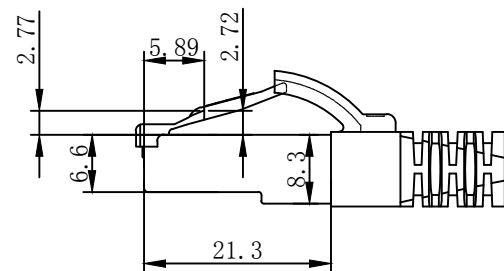

CAT. 6 S/FTP LSZH TPE 250MHz ISO/IEC 11801 & EN50173-1 & ANSI/TIA-568-C.2 www.Synergy21.de **CE**

PIN OUT

MATERIAL LIST

| NO. | PARTS NAME       | SPECIFICATION STANDARD  | QT' Y | REMARK |
|-----|------------------|---|-------|--------|
| ⑥   | LABEL            | NO DRY GLUE LABEL   | 1     |        |
| ⑤   | MINI TIE         | PE MINI TIE(POSSESS METAL) COLOUR SEE THE CHART   | 2     |        |
| ④   | POLYETHYLENE BAG | SYNERGY 21 SLIP PE BAG  | 1     |        |
| ③   | CABLE            | CAT. 6 S/FTP 27AWG(BC*1P+AL-FOIL)*4+Braid(AL-MG)<br>JACKET:TPE LSZH OD:6.0±0.2mm COLOUR SEE THE CHART | 1     |        |
| ②   | Over mold        | 80A PVC, COLOR:SEE THE CHART  | 2     |        |
| ①   | Plug             | RJ45 8P8C'S SHIELDED ,THE SHELL PLATED NICKEL ,PIN GOLD PLATED 3u" RED/TRANSPARENT                    | 2     |        |

NOTE:

- ELECTRICAL TEST:
  - 100% OPEN SHORT, MISS WIRE TEST
  - INSULATION RESISTANCE:DC 300V 10M Ohm;
  - CONTACTOR RESISTANCE:1 OHM per meter
- FLUKE TEST LIMIT:IS011801 Channel Class E
- Working temperature:-10°C ~ + 60°C
- Storage temperature:-20°C ~ +75°C
- RoHS2.0 AND REACH compliant
- TPE LSZH:Non fire retardant(Conform IEC60754-2、IEC 61034)
- Packing:Synergy21 PE Bag+Label
- Minimum of the bending radius is 60mm