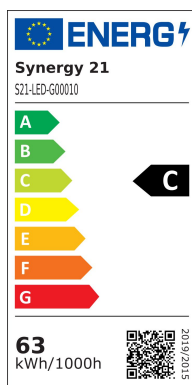

Synergy 21 LED HID Corn Retrofit E40 360° 63W nw

kwh/1000h:	63,00
Lumens:	9450
Watt:	63,0
Nominal Service Life:	35000 Std.
Switching Cycles:	50000
Opt. Ambient Temperature.:	25 °C

E40 threaded base (E27 available on request)
Replacement for 320W HPS / MHL

LED: 304*SMD2835 (Samsung)
Colour: neutral white, other light colours are available on request.
Kelvin: 4000K
CRI: >80
Beam angle: 360° and base rotatable by 350
Wattage (W): 63
Lumen (Lm): 9450
Cover: milky
Dimmable: no
Voltage (V): 100-277VAC, 50/60Hz
Diameter: 85 mm
Total length: 268 mm
Protection class: IP64
Operating temperature: -40°~+60°C

Energy efficiency class: A+
kWh/1000h: 63

Attributes

Attribute	Value
Abstrahlwinkel:	180
CRI:	>80
Dimmbar:	nein
Lichtfarbe:	neutralweiss
Lichtfarbe in Kelvin:	4500
Lumen:	9450
Schutzklasse:	IP64
Sockel:	E40
Weight:	0.82 Kg
Warranty:	60.00 Months