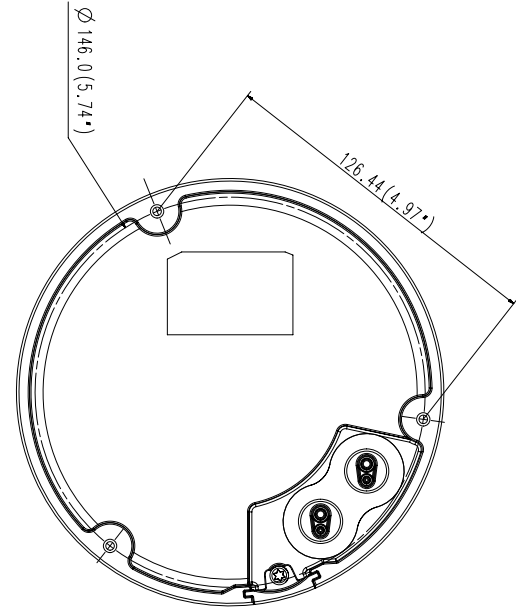

SBP-300PM

SBP-300CM

SBP-300LM

SBP-300KM

SBP-300NB

SBP-300B

Video	
Imaging Device	1/2" 2MP CMOS
Effective Pixels	1945(H)x1097(V)
Min. Illumination	Color: 0.004Lux(F0.94, 1/30sec) BW: 0.0004Lux(F0.94, 1/30sec)
Video Out	CVBS: 1.0 Vp-p / 75Ω composite, 720x480(N), 720x576(P) for installation USB: Micro USB Type B, 1280x720 for installation
Lens	
Focal Length (Zoom Ratio)	4.1~16.4mm(4x) motorized varifocal
Max. Aperture Ratio	F0.94(Wide)~F2.4(Tele)
Angular Field of View	H: 100.0°(Wide)~26.2°(Tele) / V: 54°(Wide)~14.8°(Tele) / D: 116.0°(Wide)~30.0°(Tele)
Min. Object Distance	0.7m(2.30ft)
Focus Control	Simple Remote Control Focus via network(motorized V/F)
Lens Type	DC auto iris
Pan / Tilt / Rotate	
Pan / Tilt / Rotate Range	Remote adjustment (Max. 200cycles) -175°~175° / -73°~73° / -175°~175°
Operational	
Camera Title	Displayed up to 85 characters
Day & Night	Auto(ICR)
Backlight Compensation	BLC, HLC, WDR, SDR
Wide Dynamic Range	150dB
Digital Noise Reduction	SSNR V
Digital Image Stabilization	Support
Defog	Support
Motion Detection	8ea, 8point polygonal zones
Privacy Masking	32ea, polygonal zones - Color: Grey/Green/Red/Blue/Black/White - Mosaic
Gain Control	Low / Middle / High
White Balance	ATW / AWC / Manual / Indoor / Outdoor
LDC	Support
Electronic Shutter Speed	Minimum / Maximum / Anti flicker (2~1/12,000sec)
Video Rotation	Flip, Mirror, Hallway view(90°/270°)
Analytics	Defocus detection, Directional detection, Fog detection, Face detection, Motion detection, Digital auto tracking, Appear/Disappear, Enter/Exit, Loitering, Tampering, Virtual line, Audio detection, Sound classification
Alarm I/O	Input 1ea / Output 1ea
Alarm Triggers	Analytics, Network disconnect, Alarm input
Alarm Events	File upload via FTP and e-mail Notification via e-mail SD/SDHC/SDXC or NAS recording at event triggers Alarm output DPTZ preset

Unit : mm (inch)