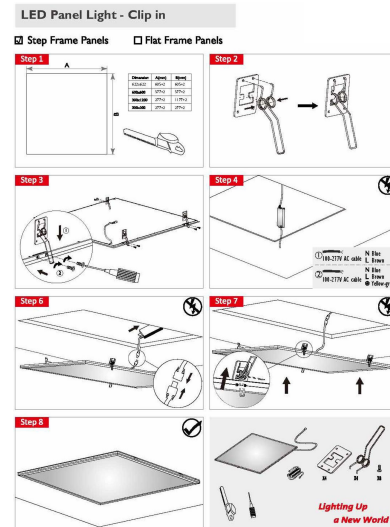

Synergy 21 LED light panel add mounting kit clip for V3 PRO Panel

SYNERGY 21

Ceiling mounting set for Synergy21 LED panels
Suitable for ceiling or wall mounting or similar.
Only for panel: 88801, 103267, 103266

consisting of:

4x ceiling mounting bracket spring clips
8x screws
4x metal brackets

Additional Images

Accessories

Part No. Name
