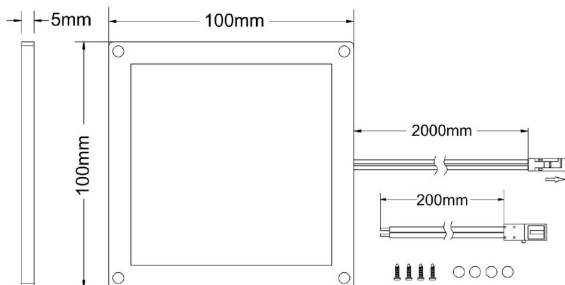

Attribute	Value
CRI:	80
Dimmbar:	Nein
Grösse:	100*100
LED - Gehäusefarbe:	weiß
Lichtfarbe:	warmweiß
Lichtfarbe in Kelvin:	3000
Lumen:	150
Schutzklasse:	IP40
Weight:	0.12 Kg

Additional Images

Accessories

Part No.	Name
107727	HEP Power Supply - 12V 12W - HEP for Flush Mount Box