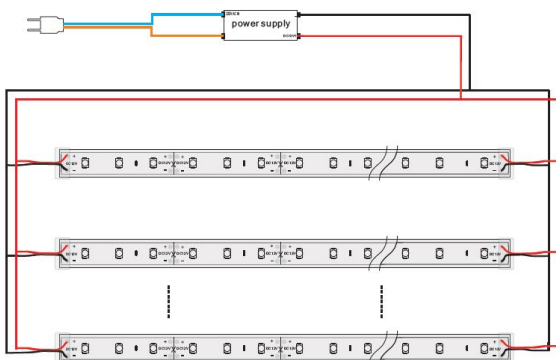

## Attributes

Attribute	Value
Abstrahlwinkel:	120
Ampere:	2
CC oder CV:	CV
CRI:	>80
Dimmbar:	abhängig vom Netzteil
Länge:	5
LED Strip Klebeband:	ja
LED Strip Breite:	11
LED Strip Höhe:	5
LED Strip kürzbar:	50
LED Strip Länge:	5000
Lichtfabe in Kelvin:	6250
Lichtfarbe:	kaltweiß
Lichtfarbe in Kelvin:	6250
Lichtfarbe Name:	kaltweiß
Lumen:	1600
Schutzklasse:	IP65
Volt:	12
Weight:	0.2 Kg
Warranty:	60.00 Months

## Additional Images

**Front:**

**Lateral:**

## Accessories

Part No.	Name
81069	Synergy 21 LED zub Hollow Socket with Screw Terminals
81068	Synergy 21 LED zub wooden plug with screw terminals
81741	Synergy 21 LED Flex Strip add. Silicone mounting clip 10 pack
78198	Synergy 21 Netzteil - 12V 30W IP67
174654	Synergy 21 LED FLEX-Streifen zub. Easy Connect I Form für 1 Linie klar
174653	Synergy 21 LED FLEX Strip add. Easy Connect I Form for 1 line red
174656	Synergy 21 LED FLEX Strip zub. Easy Connect I Form für 2 Linie klar
174655	Synergy 21 LED FLEX Strip zub. Easy Connect I shape for 2 line red
174648	Synergy 21 LED FLEX-Strips add. Easy Connect T-shape for 1 line clear
174650	Synergy 21 LED FLEX-Streifen zub. Easy Connect T-Form für 1 Linie klar
174647	Synergy 21 LED FLEX Strip zub. Easy Connect T-Form für 1 Linie rot
174649	Synergy 21 LED FLEX Strip zub. Easy Connect T-Form für 1 Linie rot
174652	Synergy 21 LED FLEX-Streifen zub. Easy Connect T-Form für 2 Linien klar
174651	Synergy 21 LED FLEX Strip add. Easy Connect T-shape for 2 lines red
174637	Synergy 21 LED FLEX-Strips add. Easy Connect strip to strip connection 10/12mm IP67
174633	Synergy 21 LED FLEX strips add. Simple connection of strips to cable 10/12mm IP67