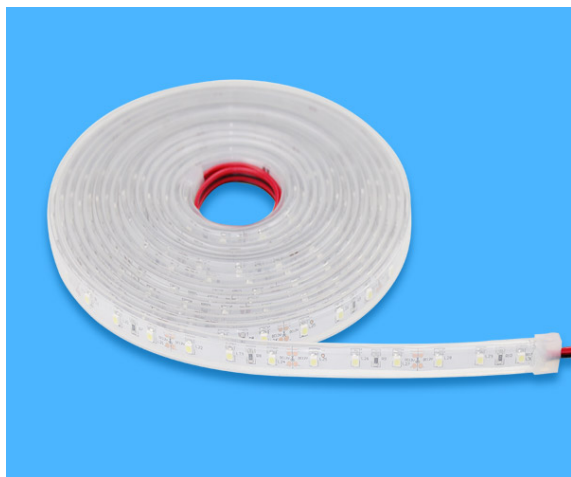

## Synergy 21 LED Flex Strip 60 KW DC12V 24W IP65

kwh/1000h:	27,00
Lumens:	1600
Watt:	24,0
Nominal Service Life:	35000 Std.
Switching Cycles:	50000
Opt. Ambient Temperature.:	25 °C

Synergy 21 LED Flex Strip cold white DC12V, 24W, IP65

Voltage: 12V, max.2A  
Watt: 24W±10%  
Light colour: 6250K±250K cold white  
Brightness: 1600lm  
Beam angle: 120°  
Protection class: IP65, empty tube  
Number of LEDs: 300\*3528SMD  
Dimensions: 5000\*11\*5 mm  
PCB colour: white, open cable end  
Operating temperature: -25°C to +40°C  
Weight: 0.090 kg  
Can be shortened every 3 LEDs

Our 3M adhesive tape adheres well, but should only be used as a mounting aid.  
There are a variety of mounting options, such as clips, permanently elastic mounting adhesive, cable ties, etc.

Please note that LED strips must also be cooled.  
Make sure that the LED strip does not exceed a working temperature of 40°C, otherwise its service life cannot be guaranteed.  
No guarantee can be given for overheated LED strips

## Attributes

Attribute	Value
Abstrahlwinkel:	120
Ampere:	2
CC oder CV:	CV
CRI:	>80
Dimmbar:	abhängig vom Netzteil
Länge:	5
LED Strip Klebeband:	ja
LED Strip Breite:	11
LED Strip Höhe:	5
LED Strip kürzbar:	50
LED Strip Länge:	5000
Lichtfabe in Kelvin:	6250
Lichtfarbe:	kaltweiß
Lichtfarbe in Kelvin:	6250
Lichtfarbe Name:	kaltweiß
Lumen:	1600
Schutzklasse:	IP65
Volt:	12
Weight:	0.2 Kg
Warranty:	60.00 Months