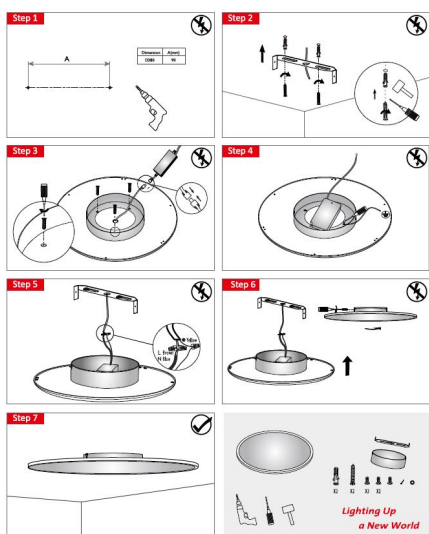

Synergy 21 LED light panel R400 add mounting kit

kwh/1000h:	0,00
Lumens:	0
Watt:	0,0
Nominal Service Life:	0 Std.
Switching Cycles:	0
Opt. Ambient Temperature.:	0 °C

Mounting kit surface + suspension
Mounting kit surface + suspension

Additional Images

Accessories

Part No.	Name
131690	Synergy 21 LED light panel 300*1200 Up& Down or Pontos transparent cable for power supply unit