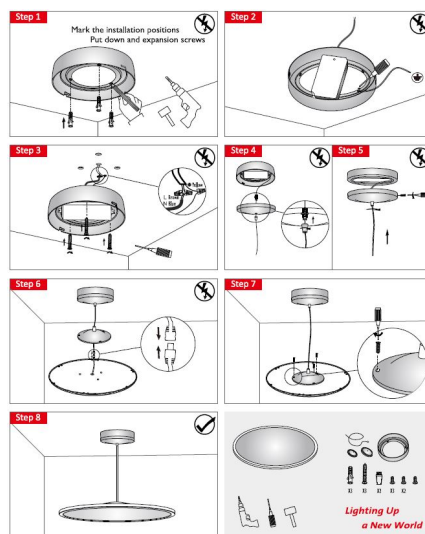

Synergy 21 LED light panel R400 add mounting kit

kwh/1000h:	0,00
Lumens:	0
Watt:	0,0
Nominal Service Life:	0 Std.
Switching Cycles:	0
Opt. Ambient Temperature.:	0 °C

Mounting kit surface + suspension
Mounting kit surface + suspension

Additional Images

Accessories

Part No.	Name
131690	Synergy 21 LED light panel 300*1200 Up& Down or Pontos transparent cable for power supply unit