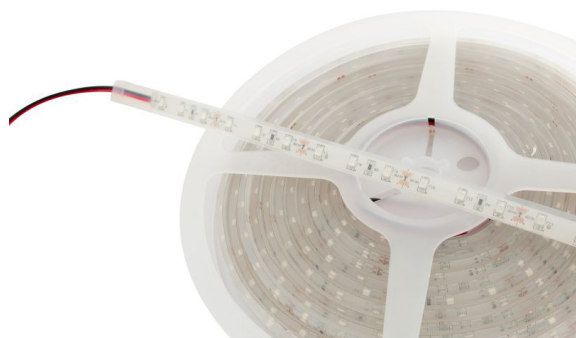

Synergy 21 LED Flex Strip 60 blue DC12V 24W IP68

SYNERGY 21

| | |
|----------------------------|------------|
| kwh/1000h: | 24,00 |
| Lumens: | 465 |
| Watt: | 24,0 |
| Nominal Service Life: | 35000 Std. |
| Switching Cycles: | 50000 |
| Opt. Ambient Temperature.: | 25 °C |

Synergy 21 LED Flex Strip blue DC12V 24W IP68

Voltage: 12V
Watt: 24W
Light colour: blue
Protection class: IP68
Beam angle: 120°
Number of LEDs: 300*3528
Dimensions: 5000*11*5 mm
Weight: 0.090 kg
Can be shortened every 3 LEDs

Strip can be shortened at markers with sharp scissors.
!Attention! Strip must first be checked for functionality.
Only cut the strip when there is no current.

Please note that LED strips must also be cooled.
Ensure that the LED strip does not exceed the working temperature of 40°C, otherwise the service life cannot be guaranteed.

Attributes

| Attribute | Value |
|----------------------|-----------------------|
| Abstrahlwinkel: | 120 |
| Ampere: | 2 |
| CC oder CV: | CV |
| Dimmbar: | abhängig vom Netzteil |
| Länge: | 5 |
| LED Strip Klebeband: | nein |
| LED Strip Breite: | 11 |
| LED Strip Höhe: | 5 |
| LED Strip Klebeband: | nein |
| LED Strip kürzbar: | 50 |
| LED Strip Länge: | 5000 |
| Lichtfabe in nm: | 465 |
| Lichtfarbe: | blau |
| Lichtfarbe 3: | 465 |
| Lichtfarbe in nm: | 465 |
| Lichtfarbe Name: | blau |
| Schutzklasse: | IP68 |
| Volt: | 12 |
| Weight: | 0.3 Kg |
| Warranty: | 60.00 Months |