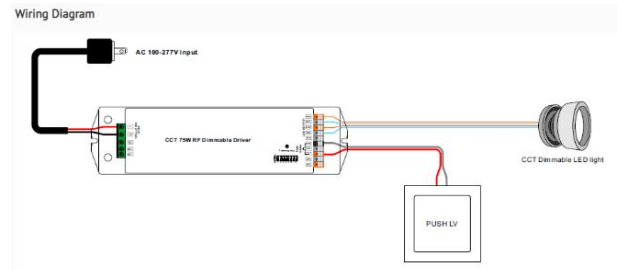

Synergy 21 LED Controller EOS 05 2-Kanal Controller+Netzteil CC dual weiß (CCT) 75W

EOS 05 controller AND power supply unit in one
adjustable constant current dimming controller
suitable for dual white LED panels with constant current
(Compatible with the switches and remote controls of the EOS 05 series)

PRI: 100~240V, 50-60Hz

SEC: 250~1050mA, 75W,

Power-on range: 1500mA/33V, 1400mA/34V, 1300mA/38V, 1200mA/41V, 1100mA/46V, 1000mA/48V,
900mA/48V, 800mA/48V, 700mA/48V, 600mA/48V, 500mA/48V, 450mA/48V, 400mA/48V, 350mA/48V,
300mA/48V 250mA/48V

Size: 210*50*32mm

Operating temperature: -20°C - +50°C, Tc 75°

Protection class: IP20

Additional Images

Accessories

Part No.	Name
116369	Synergy 21 LED Controller EOS 05 Wanddimmer dual weiß (CCT)
126643	Synergy 21 LED Controller EOS 05 Handsender dual 2 dual weiß (CCT)
123041	Synergy 21 LED Controller EOS 05 WLAN Controller Master Router
147265	Netzkabel 230V Schutzkontakt CEE7(Stecker)->Open End mit Adernendhülsen, 1,8m,Black