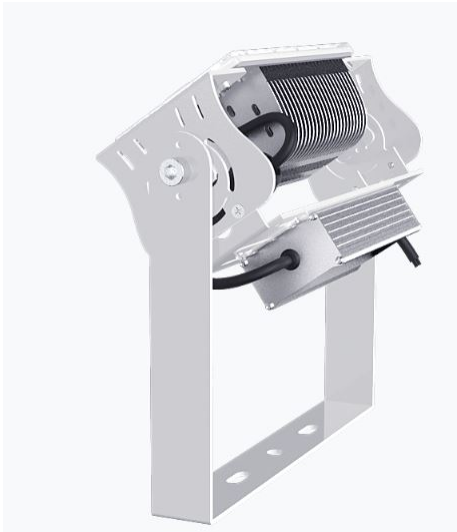

Synergy 21 LED object/stadium spotlight Hyperion 100W IP65 cw

kwh/1000h:	100,00
Lumens:	16000
Watt:	100,0
Nominal Service Life:	35000 Std.
Switching Cycles:	50000
Opt. Ambient Temperature.:	25 °C

Operating voltage: AC 90-305V, 50/60Hz
 Watt: 100W (Also available with 60W on request.)
 LED: 48pcs Lumileds 160lm/W
 Power supply unit: MeanWell
 Beam angle: Lens 60°, light heads variably adjustable (swivelling and tilting)
 Beam angles of 10°, 30°, 90° or 120° also available on request.
 Lenses can also be exchanged. Interchangeable lenses with 30°, 60°, 90° and 120° available
 Lumen: 16,000lm
 Efficiency: 160Lm/Watt
 Light colour: 6500K
 CRI: Ra>70
 Dimmable: no (Dimmable models such as DALI or 0-10V on request)
 Housing: Aluminium
 Operating temperature: -40°C to +60°C
 Protection class: IP65
 Dimensions: 320*130*290mm

Energy efficiency class: A++
 kWh/1000h: 100

The connection of electrical components and systems may only be carried out by only be carried out by qualified specialists!

Attributes

Attribute	Value
Abstrahlwinkel:	60
CRI:	>80
Dimmbar:	nein
Grösse:	320*130*290
LED - Gehäusefarbe:	silber
LED - Gehäusematerial:	Aluminium
Lichtfarbe:	kaltweiß
Lichtfarbe in Kelvin:	6500
Lumen:	16000
Schutzklasse:	IP65
Volt:	230
Weight:	3.5 Kg
Warranty:	60.00 Months

Additional Images

Accessories

Part No.	Name
148726	Synergy 21 - Waterproof connector 1:1
148727	Synergy 21 - Waterproof connector 1:2
148730	Synergy 21 - Waterproof connector box 3 ports
148729	Synergy 21 - Waterproof connector box 3 ports transparent
148728	Synergy 21 - Waterproof connector box 4 ports
147265	Netzkabel 230V Schutzkontakt CEE7(Stecker)->Open End mit Adernendhülsen, 1,8m,Black
178595	Synergy 21 LED object/stadium spotlight Hyperion with lens 30°
178641	Synergy 21 LED object/stadium spotlight Hyperion with lens 60°
178642	Synergy 21 LED object/stadium spotlight Hyperion with 90° lens
178643	Synergy 21 LED object/stadium spotlight Hyperion with 120° lens