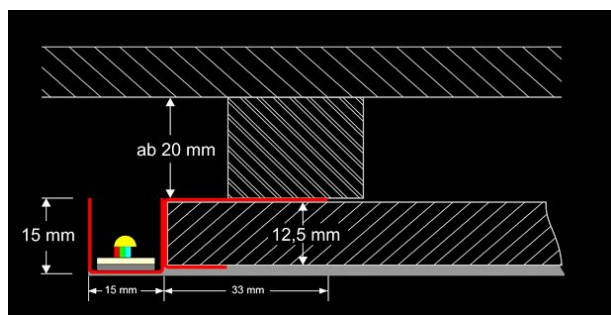

Synergy 21 LED profile 200cm, sheet zinc TYPE-A

LED profile 200cm, sheet zinc
STA1203 NA/ t=0.63
2.0 metres / 12.5mm wide installation joint
935g incl. primer.
For LED strip up to 15mm

Suspension height: from 20mm
Substructure CD profiles or wood
Optional cover profiles

*Order-related, cannot be cancelled

Additional Images

Accessories

Part No.	Name
150493	Synergy 21 LED profile, zinc sheet, accessories, magnetic tape