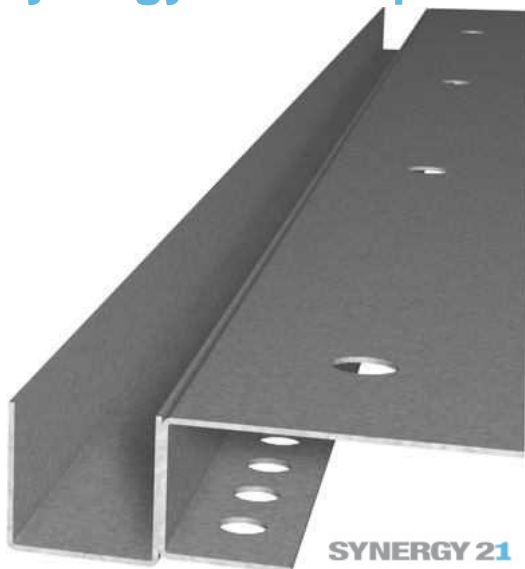

Synergy 21 LED profile 200cm, sheet zinc TYPE-A

LED profile 200cm, sheet zinc
STA1203 NA/ t=0.63
2.0 metres / 12.5mm wide installation joint
935g incl. primer.
For LED strip up to 15mm

Suspension height: from 20mm
Substructure CD profiles or wood
Optional cover profiles

*Order-related, cannot be cancelled

Additional Images

Accessories

Part No.	Name
150493	Synergy 21 LED profile, zinc sheet, accessories, magnetic tape