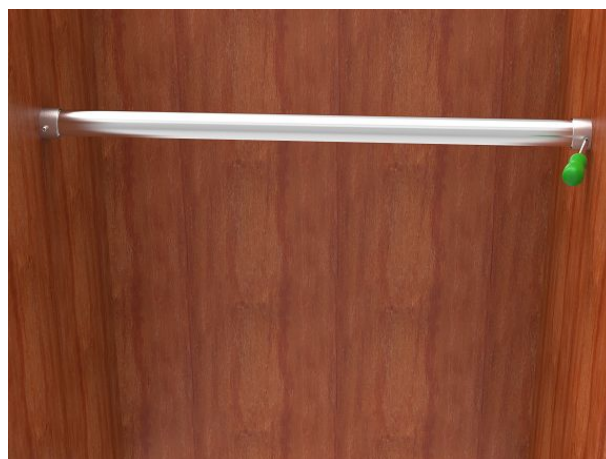

Synergy 21 LED U-profile with ALU077 end cap

End cap for mounting in a cabinet, for example. The rod or ALU077 profile is attached using the retaining rings. 1 pair

Additional Images

Accessories

Part No.	Name
153224	Synergy 21 LED U-Profil 200cm, ALU077