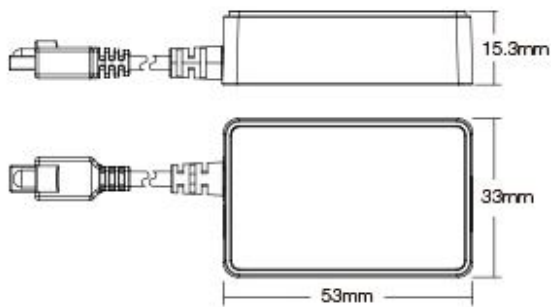

Weight: 0.065 Kg

Additional Images