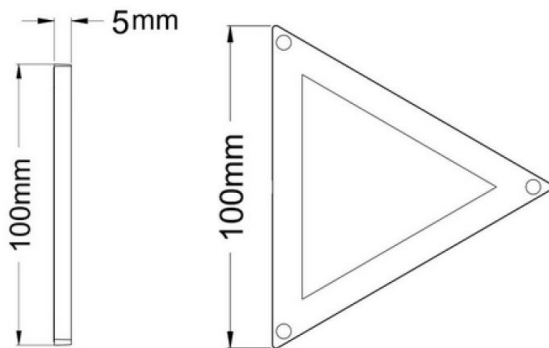

Attribute	Value
CRI:	80
Dimmbar:	Nein
Grösse:	100
LED - Gehäusefarbe:	weiß
Lichtfarbe:	warmweiß
Lichtfarbe in Kelvin:	3000
Lumen:	150
Schutzklasse:	IP40
Weight:	0.1 Kg

Additional Images

Accessories

Part No.	Name
107727	HEP Power Supply - 12V 12W - HEP for Flush Mount Box