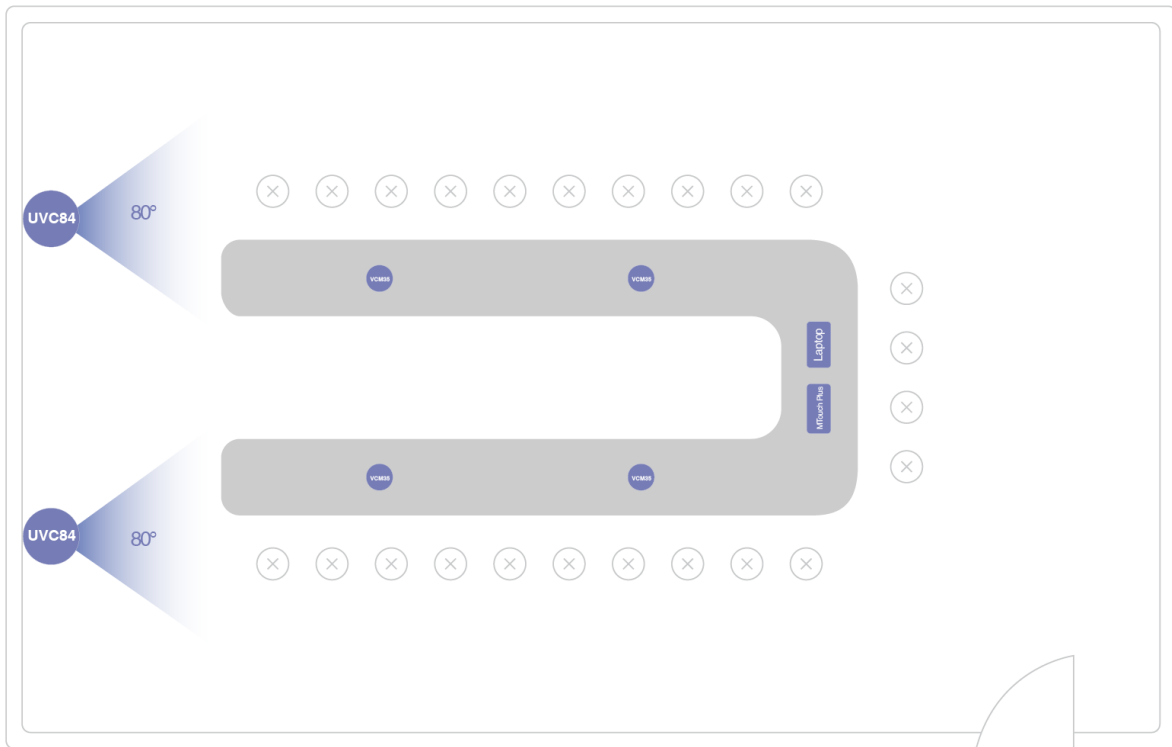

AVHub, audio and video processor	• 2 x USB-A port • 1 x USB-B port • 1 x Codec port • 7 x Yealink VCH port(RJ-45) • 1 x RCA in/out interface • 1 x 6.3mm Line in interface • 1 x 6.3mm Line out interface • 1 x power interface • Dividable and merging meeting rooms are supported • Support intelligent multi-speaker tracking
Package Features	• N.W/CTN: 12.1 kg • G.W/CTN: 13.8 kg • Carton Meas: 935mm x 413mm x 312mm

Scene Graph in a Conference Room

MVC Kit