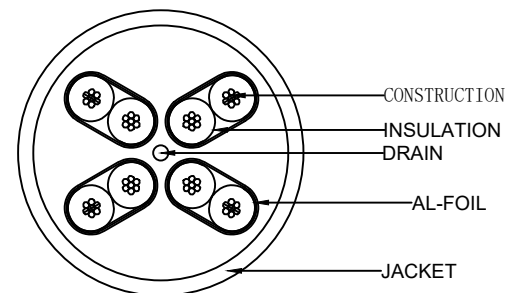

CAT6A U/FTP 4x2x32AWG/7 TPE ISO11801 & EN50173 & ANSI/TIA568C.2 www.Synergy21.de **CE**

PIN OUT

NOTE:

1. Fluke Channel Test ISO 11801 channel Class Ea
2. ROHS 3.0 AND REACH compliant
3. Electrical test: 100% open short & miss wire test;
4. Operating temperature: -20°C ~ +75°C
5. Minimum of the bending radius is 30mm
6. Flame retardant (IEC60332-1-2)
Low smoke (IEC 61034)
Halogen free (IEC 60754-2)

MATERIAL LIST

③	CABLE	CAT. 6A U/FTP CABLE (32AWG BC*1P+AL-FOIL)*4+DRAIN+JACKET:LSZH-TPE, OD:3.8±0.2mm	1	
②	Over mold	75A PVC	2	
①	Plug	RJ45 8P8C Shielded Plug, PIN GOLD PLATED 3u", THE SHELL PLATED NICKEL, TRANSPARENT BLUE	2	
NO.	PARTS NAME	SPECIFICATION STANDARD	QT' Y	REMARK

SYNERGY 21										
Hasia		change "ROSH 2.0" to "ROSH 3.0"	2022-02-25	A2	CUSTOMER		ITEM NO.	See The Chart		
		Change the Jacket	2022-02-14	A1	PRODUCT NAME	Cat. 6A U/FTP Patch cord Slim Type LSZH-TPE	manufacture country:	CHINA	UNIT	MM
		NEW	2021-01-23	A	DRAWNBY	CHECKBY	APPROVE	DATE		
BY	CHK	REVISION RECORD MODIFICATION	DATE	REV.	SYNERGY 21	SYNERGY 21	SYNERGY 21	2021-01-23		

COLOR:GREEN PANTONE 3278C	
ITEM	LENGTH/mm
S217350	150±5
S217351	250±10
S217352	500±15
S217353	1000±20
S217354	1500±30
S217355	2000±30
S217356	3000±50
S217357	5000±100
S217358	7500±200
S217359	10000±200