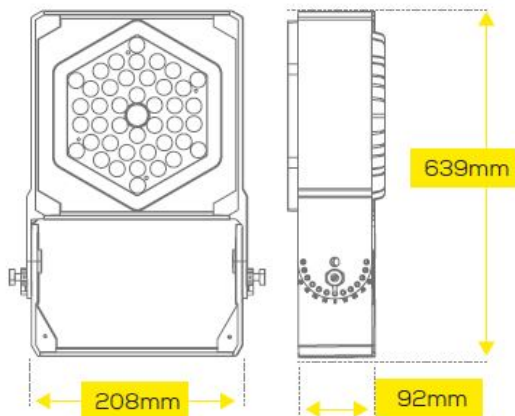

Attributes

Attribute	Value
Abstrahlwinkel:	90
CRI:	>80
Dimmbar:	nein
Grösse:	208*92*639
LED - Gehäusefarbe:	schwarz
LED - Gehäusematerial:	Aluminium
Lichtfarbe:	kaltweiß
Lichtfarbe in Kelvin:	5700
Lumen:	14000
Schutzklasse:	IP67
Volt:	230
Weight:	4 Kg

Additional Images