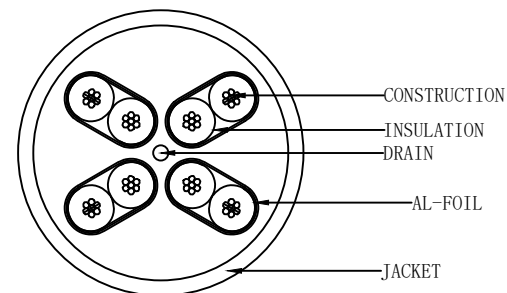

CAT6A U/FTP 4x2x32AWG/7 TPE/LSZH ISO11801 & EN50173 & ANSI/TIA568C.2 www.Synergy21.de **CE**

PIN OUT

MATERIAL LIST

③	CABLE	CAT. 6A U/FTP CABLE (32AWG BC*1P+AL-FOIL)*4+DRAIN+JACKET:LSZH-TPE, OD:3.8±0.2mm	1	
②	Over mold	75A PVC	2	
①	Plug	RJ45 8P8C Shielded Plug, PIN GOLD PLATED 3u", THE SHELL PLATED NICKEL, TRANSPARENT BLUE	2	
NO.	PARTS NAME	SPECIFICATION STANDARD	QT'Y	REMARK

NOTE:

1. Fluke Channel Test ISO 11801 channel Class Ea
2. ROHS 3.0 AND REACH compliant
3. Electrical test: 100% open short & miss wire test;
4. Operating temperature: -20°C ~ +75°C
5. Minimum of the bending radius is 30mm
6. Flame retardant (IEC60332-1-2)
Low smoke (IEC 61034)
Halogen free (IEC 60754-2)

Hasia		change ITEM NO.	2022-03-21	A3	SYNERGY 21					
Hasia		change "ROSH 2.0" to "ROSH 3.0"	2022-02-25	A2	CUSTOMER		ITEM NO.	See The Chart		
		Change the Jacket	2022-02-14	A1	PRODUCT NAME	Cat. 6A U/FTP Patch cord Slim Type LSZH-TPE	manufacture country:	CHINA	UNIT	MM
		NEW	2021-01-23	A	DRAWNBY	CHECKBY	APPROVE	DATE		
BY	CHK	REVISION RECORD MODIFICATION	DATE	REV.	SYNERGY 21	SYNERGY 21	SYNERGY 21	2021-01-23		

COLOR:GREEN PANTONE 3278C	
ITEM	LENGTH/mm
S217350V2	150±5
S217351V2	250±10
S217352V2	500±15
S217353V2	1000±20
S217354V2	1500±30
S217355V2	2000±30
S217356V2	3000±50
S217357V2	5000±100
S217358V2	7500±200
S217359V2	10000±200