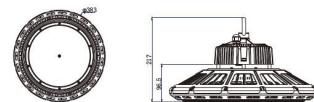

AC 90-305V/50-60Hz
Dimmable: Yes
Power: 80 Watt
Luminous flux: 10800 lm
Efficiency: 135lm/W
Beam angle: 90°
CRI Ra: > 80
Light colour: cool white
Kelvin: 6500K ± 10%
Operating temperature: -40 to +55°C
Protection class: IP65, IK10, "D" labelling according to EN 60598-2-24
Weight: 2.7kg
Diameter: 260mm
Complete height: 177.5mm

Energy efficiency class: A++
kWh/1000h: 80

5 year guarantee
IES files available on request

Attributes

Attribute	Value
Abstrahlwinkel:	90
Betriebstemperatur:	-40 bis +55
CRI:	>80
Dimmbar:	nein
Grösse:	260*177,5
LED - Gehäusefarbe:	schwarz
LED - Gehäusematerial:	Aluminium
Lichtfarbe:	kaltweiß
Lichtfarbe in Kelvin:	6500
Lumen:	10800
Schutzklasse:	IP65/IK10
Volt:	230
Weight:	3 Kg
Warranty:	60.00 Months

Additional Images

Dimension

Installation:

Product Description

- 1, Compact and fasion design .Light weighted : 4.80kg
- 2, Philips 3030 LED as light source , CRI>80Ra
- 3, MEAN WELL HBG Series power supply . PF>0.95
- 4, High lumen efficiency : 135lm/w
- 5, 5 years warranty .