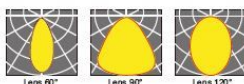

AC 90-305V/50-60Hz
Dimmable: Yes
Power: 80 Watt
Luminous flux: 10800 lm
Efficiency: 135lm/W
Beam angle: 90°
CRI Ra: > 80
Light colour: cool white
Kelvin: 6500K ± 10%
Operating temperature: -40 to +55°C
Protection class: IP65, IK10, "D" labelling according to EN 60598-2-24
Weight: 2.7kg
Diameter: 260mm
Complete height: 177.5mm

Energy efficiency class: A++
kWh/1000h: 80

5 year guarantee
IES files available on request

Attributes

Attribute	Value
Abstrahlwinkel:	90
Betriebstemperatur:	-40 bis +55
CRI:	>80
Dimmbar:	nein
Grösse:	260*177,5
LED - Gehäusefarbe:	schwarz
LED - Gehäusematerial:	Aluminium
Lichtfarbe:	kaltweiß
Lichtfarbe in Kelvin:	6500
Lumen:	10800
Schutzklasse:	IP65/IK10
Volt:	230
Weight:	3 Kg
Warranty:	60.00 Months

Additional Images

Dimension

Installation:

Product Description

- 1, Compact and fasion design .Light weighted : 4.80kg
- 2, Philips 3030 LED as light source , CRI>80Ra
- 3, MEAN WELL HBG Series power supply . PF>0.95
- 4, High lumen efficiency : 135lm/w
- 5, 5 years warranty .