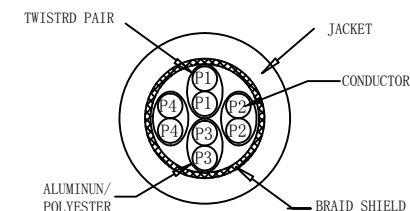

CAT. 6 S/FTP LSZH TPE 250MHz ISO/IEC 11801 & EN50173-1 & ANSI/TIA-568-C.2 www.Synergy21.de **CE**

PIN OUT

MATERIAL LIST

⑥	LABEL	NO DRY GLUE LABEL	1	
⑤	MINI TIE	PE MINI TIE(POSSESS METAL) COLOUR SEE THE CHART	2	
④	POLYETHYLENE BAG	SYNERGY 21 SLIP PE BAG	1	
③	CABLE	CAT. 6 S/FTP 27AWG(BC*1P+AL-FOIL)*4+Braid(AL-MG) JACKET:TPE LSZH OD:6.0±0.2mm COLOUR SEE THE CHART	1	
②	Over mold	80A PVC, COLOR:SEE THE CHART	2	
①	Plug	RJ45 8P8C'S SHIELED ,THE SHELL PLATED NICKEL ,PIN GOLD PLATED 3u" RED/TRANSPARENT	2	
NO.	PARTS NAME	SPECIFICATION STANDARD	QT' Y	REMARK

SYNERGY 21

		Add New Color	2019-03-14	A5						
		Increase the minimum bend radius	2018-11-30	A4	CUSTOMER NO.		ITEM NO.	SEE THE CHART		
		Add moulding size	2018-06-19	A3	PRODUCT NAME	CAT. 6 S/FTP PATCH CORD TPE LSZH	manufacture country:	CHINA	UNIT	MM
		Change Moulding	2018-05-29	A2	DRAWNBY	CHECKBY	APPOBY	DATE		
		CHANGE PACKING AND BOX MARK	2018-03-12	A1						
BY	CHK	REVISION RECORD MODIFICATIONS	DATE	REV.	SYNERGY 21	SYNERGY 21	SYNERGY 21	2015-01-20		