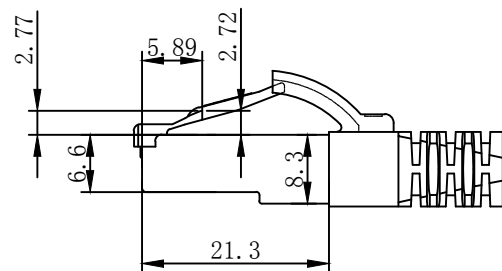

CAT. 6 S/FTP LSZH TPE 250MHz ISO/IEC 11801 & EN50173-1 & ANSI/TIA-568-C.2 www.Synergy21.de **CE**

PIN OUT

MATERIAL LIST

⑥	LABEL	NO DRY GLUE LABEL	1	
⑤	MINI TIE	PE MINI TIE(POSSESS METAL) COLOUR SEE THE CHART	2	
④	POLYETHYLENE BAG	SYNERGY 21 SLIP PE BAG	1	
③	CABLE	CAT. 6 S/FTP 27AWG(BC*1P+AL-FOIL)*4+Braid(AL-MG) JACKET:TPE LSZH OD:6.0±0.2mm COLOUR SEE THE CHART	1	
②	Over mold	80A PVC, COLOR:SEE THE CHART	2	
①	Plug	RJ45 8P8C'S SHIELED ,THE SHELL PLATED NICKEL ,PIN GOLD PLATED 3u" RED/TRANSPARENT	2	
NO.	PARTS NAME	SPECIFICATION STANDARD	QT' Y	REMARK

NOTE:

- ELECTRICAL TEST:
 - 100% OPEN SHORT, MISS WIRE TEST
 - INSULATION RESISTANCE:DC 300V 10M Ohm;
 - CONTACTOR RESISTANCE:1 OHM per meter
- FLUKE TEST LIMIT:IS011801 Channel Class E
- Working temperature:-10°C ~ + 60°C
- Storage temperature:-20°C~+75°C
- RoHS2.0 AND REACH compliant
- TPE LSZH:Non fire retardant(Conform IEC60754-2、IEC 61034)
- Packing:Synergy21 PE Bag+Label
- Minimum of the bending radius is 60mm