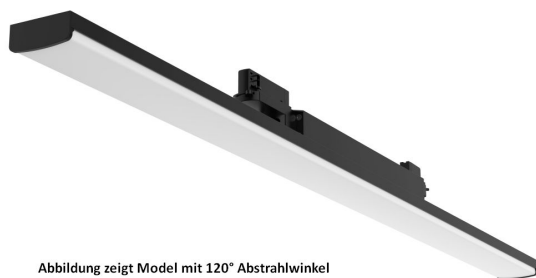

Synergy 21 LED track series for track VLE series 48W, 60°, nw, CRI>90

Abbildung zeigt Model mit 120° Abstrahlwinkel

kwh/1000h:	48,00
Lumens:	7200
Watt:	48,0
Nominal Service Life:	35000 Std.
Switching Cycles:	50000
Opt. Ambient Temperature.:	25 °C

Model: VLE in black
 ERCO compatible, 3-phase track
 Housing: Injection moulded aluminium in black
 Watt: 48 watts, adjustable: 34/40/44 watts
 PS: Tridonic, 5-year guarantee°
 Beam angle: 60° (DS25°/30°/90°/120° on request)
 Lumen: 7200LM
 CRI: >90
 Light colour: neutral white
 Kelvin: 4000K
 Operating voltage: AC 220-240V /50-60HZ
 Size: 1150*65mm
 IES files available on request

Energy efficiency class: A++
 kWh/1000h: 48

Attributes

Attribute	Value
Abstrahlwinkel:	60

Attribute	Value
CRI:	90
Dimmbar:	nein
Grösse:	1150*65
Lichtfarbe:	neutralweiss
Lichtfarbe in Kelvin:	4000
Lumen:	7200
Schutzklasse:	IP20
Sockel:	3Phasen
Volt:	230
Weight:	1.5 Kg
Warranty:	60.00 Months