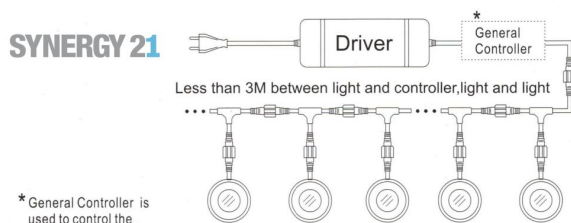

Attribute	Value
Lichtfarbe:	RGB
Schutzklasse:	IP67
Volt:	12
Weight:	0.252 Kg

Additional Images

* General Controller is used to control the RGB light.