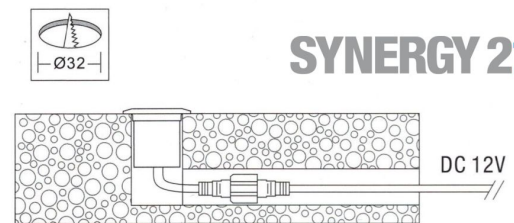

Attribute	Value
Lichtfarbe:	RGB
Schutzklasse:	IP67
Volt:	12
Weight:	0.252 Kg

Additional Images

* General Controller is used to control the RGB light.