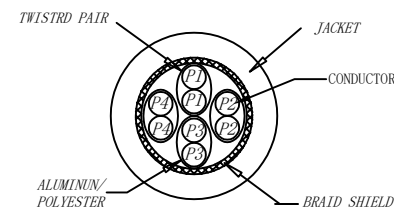

CAT. 6 S/FTP LSZH TPE 250MHz ISO/IEC 11801 & EN50173-1 & ANSI/TIA-568-C.2 www.Synergy21.de CE

PIN OUT

MATERIAL LIST

⑥	LABEL	NO DRY GLUE LABEL	1	
⑤	MINI TIE	PE MINI TIE(POSSESS METAL) COLOUR SEE THE CHART	2	
④	POLYETHYLENE BAG	SYNERGY 21 SLIP PE BAG	1	
③	CABLE	CAT. 6 S/FTP 27AWG (BC*1P+AL-FOIL)*4+Braid(AL-MG) JACKET:TPE LSZH OD:6.0±0.2mm COLOUR SEE THE CHART	1	
②	Over mold	80A PVC, COLOR:SEE THE CHART	2	
①	Plug	RJ45 8P8C' S SHIELDED , THE SHELL PLATED NICKEL , PIN GOLD PLATED 3u" RED/TRANSPARENT	2	
NO.	PARTS NAME	SPECIFICATION STANDARD	QT' Y	REMARK

Hasia		change "ROSH 2.0" to "ROSH 3.0"	2022-02-25	A6	SYNERGY 21					
		Add New Color	2019-03-14	A5						
		Increase the minimum bend radius	2018-11-30	A4	CUSTOMER NO.		ITEM NO.	SEE THE CHART		
		Add moulding size	2018-06-19	A3	PRODUCT NAME	CAT. 6 S/FTP PATCH CORD TPE LSZH	manufacture country:	CHINA	UNIT	MM
		Change Moulding	2018-05-29	A2	DRAWNBY	CHECKBY	APPOBY	DATE		
		CHANGE PACKING AND BOX MARK	2018-03-12	A1	DRAWNBY	CHECKBY	APPOBY	DATE		
BY	CHK	REVISION RECORD MODIFICATIONS	DATE	REV.	SYNERGY 21	SYNERGY 21	SYNERGY 21	2015-01-20		