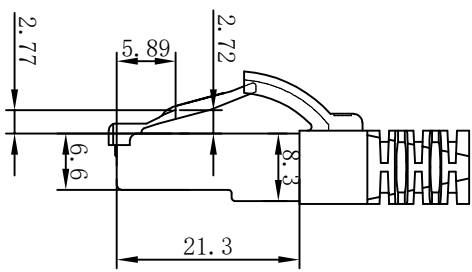

CAT. 6 S/FTP LSZH TPE 250MHz ISO/IEC 11801 & EN50173-1 & ANSI/TIA-568-C.2 www.Synergy21.de CE

PIN OUT

MATERIAL LIST

⑥	LABEL	NO DRY GLUE LABEL	1	
⑤	MINI TIE	PE MINI TIE(POSSESS METAL) COLOUR SEE THE CHART	2	
④	POLYETHYLENE BAG	SYNERGY 21 SLIP PE BAG	1	
③	CABLE	CAT. 6 S/FTP 27AWG (BC*1P+AL-FOIL)*4+Braid(AL-MG) JACKET:TPE LSZH OD:6.0±0.2mm COLOUR SEE THE CHART	1	
②	Over mold	80A PVC, COLOR:SEE THE CHART	2	
①	Plug	RJ45 8P8C' S SHIELDED , THE SHELL PLATED NICKEL , PIN GOLD PLATED 3u" RED/TRANSPARENT	2	
NO.	PARTS NAME	SPECIFICATION STANDARD	QT' Y	REMARK

NOTE:

- ELECTRICAL TEST:
 - 100% OPEN SHORT, MISS WIRE TEST
 - INSULATION RESISTANCE:DC 300V 10M Ohm;
 - CONTACTOR RESISTANCE:1 OHM per meter
- FLUKE TEST LIMIT:ISO11801 Channel Class E
- Working temperature:-10°C ~ + 60°C
- Storage temperature:-20°C~+75°C
- RoHS 3.0 AND REACH compliant
- TPE LSZH:Non fire retardant (Conform IEC60754-2、IEC 61034)
- Packing:Synergy21 PE Bag+Label
- Minimum of the bending radius is 60mm