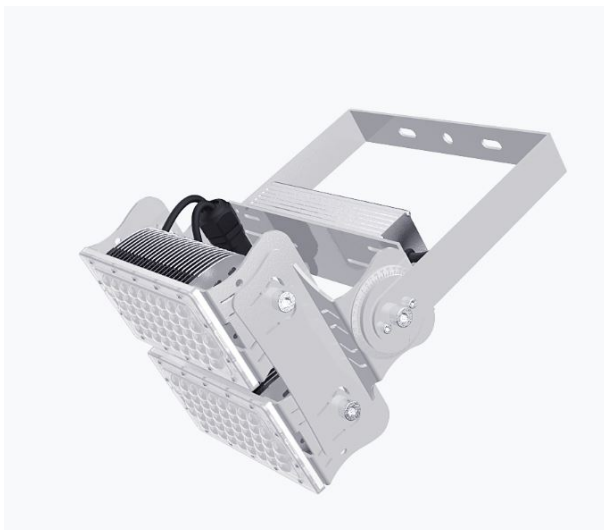

Attributes

Attribute	Value
Abstrahlwinkel:	60
CRI:	>80
Dimmbar:	nein
Grösse:	300*250*330
LED - Gehäusefarbe:	silber
LED - Gehäusematerial:	Aluminium
Lichtfarbe:	neutralweiß
Lichtfarbe in Kelvin:	4000
Lumen:	32000
Schutzklasse:	IP65
Volt:	230
Weight:	5.1 Kg
Warranty:	60.00 Months

Additional Images