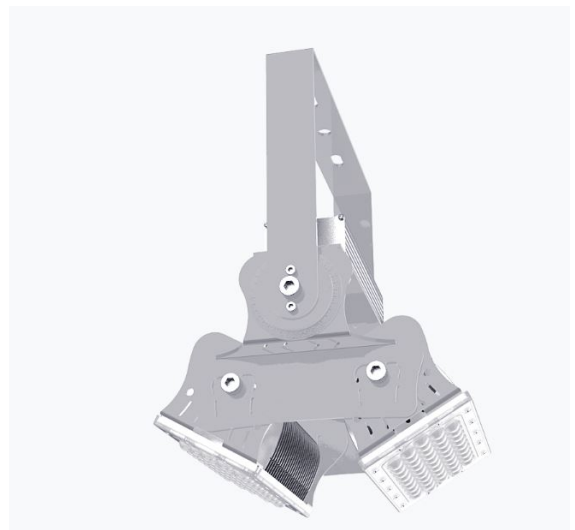

Attributes

Attribute	Value
Abstrahlwinkel:	60
CRI:	>80
Dimmbar:	nein
Grösse:	300*250*330
LED - Gehäusefarbe:	silber
LED - Gehäusematerial:	Aluminium
Lichtfarbe:	neutralweiß
Lichtfarbe in Kelvin:	4000
Lumen:	32000
Schutzklasse:	IP65
Volt:	230
Weight:	5.1 Kg
Warranty:	60.00 Months

Additional Images