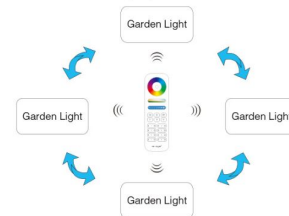

High lumen LED Chips

Low power consumption
and luminance decrease;
Bright color and high brightness