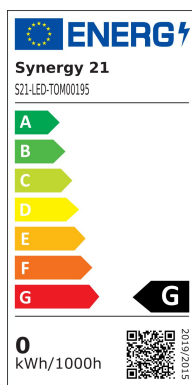

## Synergy 21 LED Retrofit G4 6x SMD blue, rectangle

kwh/1000h:	0,00
Lumens:	80
Watt:	1,3
Nominal Service Life:	35000 Std.
Switching Cycles:	50000
Opt. Ambient Temperature.:	25 °C

- LED G4 6x SMD 1.3W
- Lateral pins
- blue
- 6x SMD5050 LED
- 12V AC/DC
- Dimensions: 25.5\*16.1mm + (pin length:10mm±2mm)
- also suitable for short-term overvoltage 8-30VDC (e.g. caravan, boat)
- full brightness from 10V

Please note that Synergy21 LED retrofit lamps may only be operated at an operating temperature between 0-50 C°.

In case of deviations, the service life of the LEDs cannot be guaranteed!

## Attributes

Attribute	Value
CRI:	80
Dimmbar:	Nein
Socket:	G4
Weight:	0.005 Kg

Attribute	Value
Warranty:	60.00 Months