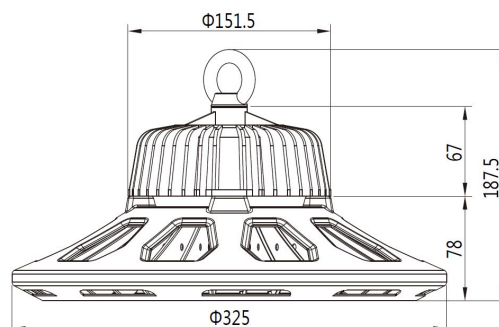

Product Description

1. 1, Compact and fasion design .Light weighted : 4.80kg
2. 2, Philips 3030 LED as light source , CR>80Ra
3. 3, MEAN WELL HBG Series power supply . PF>0.95
4. 4, High lumen efficiency : 135lm/w
5. 5, 5 years warranty .

Performance Summary

Input Power: 80W, 100W, 150W, 200W, 230W
CRI: >70Ra/80Ra
CCT: 3000k-6500K
Input Voltage: 90-305Vac
Limited Warranty :5 years' warranty
High Efficacy Lifetime: 50000hours
Dimming: Non-dimmable & 1-10V Dimmable
Working Temperature : - 20°C – +45 °C(Amb)

Accessories

Part No.	Name
139691	Synergy 21 LED Spot Pendelleuchte UFO zub. Radar Kit M
142946	Synergy 21 LED spot pendant light UFO add. Wall bracket for UFO size M bracket long
142945	Synergy 21 LED spot pendant light UFO add. Wall bracket for UFO size M bracket short
144401	Synergy 21 LED Spot Pendelleuchte UFO zub. Ballschutzkorb M
148950	Synergy 21 LED Spot Pendelleuchte UFO zub. Lampenschirm M
148726	Synergy 21 - Waterproof connector 1:1