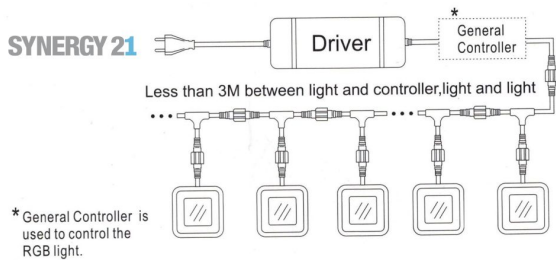

Accessories

Part No.	Name
156522	Synergy 21 LED in-ground spotlight ARGOS with solar panel inc. rechargeable battery 10W
156529	Synergy 21 ARGOS LED in-ground spotlight with solar panel
109456	Synergy 21 LED recessed floor floodlight ARGOS with power supply 12V / 3W IP67
109457	Synergy 21 LED in ground ARGOS zub power supply 12V / 8W IP67
109458	Synergy 21 LED in ground ARGOS zub power supply 12V / 30W IP67
109461	Synergy 21 LED in ground ARGOS zub extension cable IP67 1m