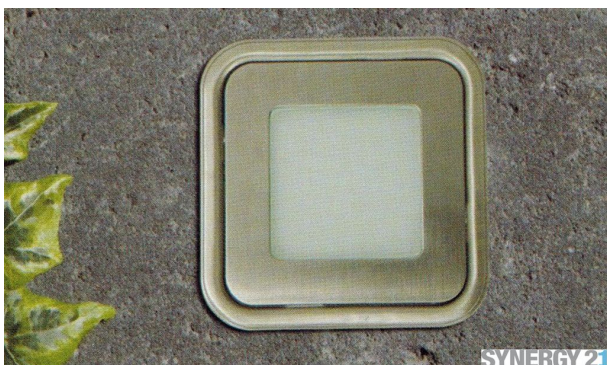

Accessories

Part No.	Name
156522	Synergy 21 LED in-ground spotlight ARGOS with solar panel inc. rechargeable battery 10W
156529	Synergy 21 ARGOS LED in-ground spotlight with solar panel
109456	Synergy 21 LED recessed floor floodlight ARGOS with power supply 12V / 3W IP67
109457	Synergy 21 LED in ground ARGOS zub power supply 12V / 8W IP67
109458	Synergy 21 LED in ground ARGOS zub power supply 12V / 30W IP67
109461	Synergy 21 LED in ground ARGOS zub extension cable IP67 1m