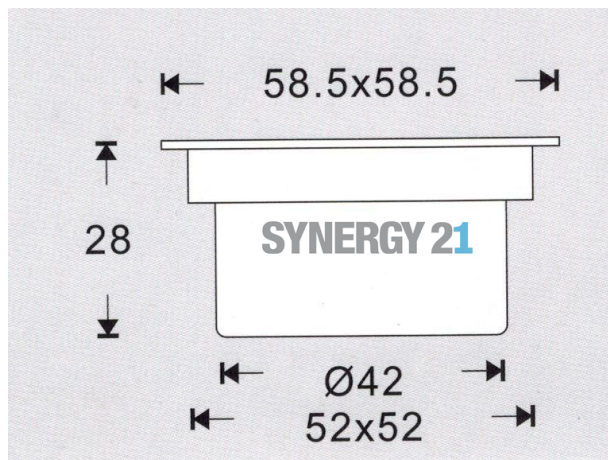

Attribute	Value
Grösse:	58,5*58,5*28
LED - Gehäusefarbe:	silber
LED - Gehäusematerial:	Edelstahl
Lichtfarbe:	warmweiß
Lichtfarbe in Kelvin:	3000
Schutzklasse:	IP67
Volt:	12
Weight:	0.085 Kg
Warranty:	60.00 Months

Additional Images