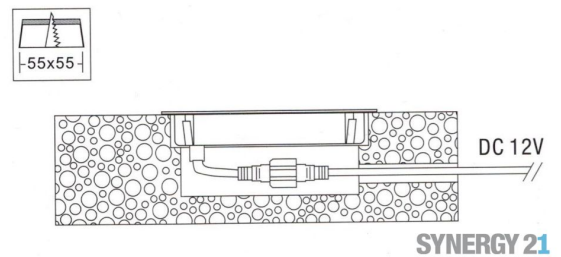

Attribute	Value
Grösse:	58,5*58,5*28
LED - Gehäusefarbe:	silber
LED - Gehäusematerial:	Edelstahl
Lichtfarbe:	warmweiß
Lichtfarbe in Kelvin:	3000
Schutzklasse:	IP67
Volt:	12
Weight:	0.085 Kg
Warranty:	60.00 Months

Additional Images