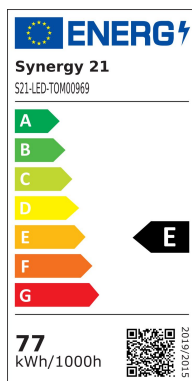

Synergy 21 LED SMD Power LED Chip 70W neutral white

kwh/1000h:	77,00
Lumens:	7100
Watt:	70,0
Nominal Service Life:	35000 Std.
Switching Cycles:	50000
Opt. Ambient Temperature.:	25 °C

Power LED
70 Watt neutral white 4250K ±250
26-30V, 2450mA (7*10)
7100-7200LM

Energy efficiency class: A+
kWh/1000h: 77

Attributes

Attribute	Value
Ampere:	2.45
Lichtfarbe:	neutralweiß
Lichtfarbe in Kelvin:	4250
Lumen:	7100-7200
Weight:	0.1 Kg
Warranty:	60.00 Months

Accessories

Part No.	Name
99806	Synergy 21 Power supply - CC Driver ALL1087 70-100W