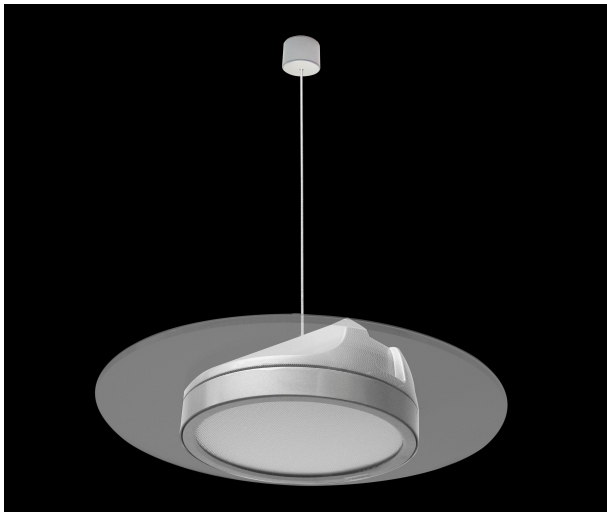

## Synergy 21 LED round light transparent 26W HL nw

kwh/1000h:	24,00
Lumens:	2500
Watt:	24,0
Nominal Service Life:	35000 Std.
Switching Cycles:	50000
Opt. Ambient Temperature.:	25 °C

Synergy 21 LED round luminaire transparent  
Light-conducting lampshade: round and suspended (HL)  
Connection: 200-240 V/AC  
Wattage: 26 watts  
Lumen: 2500lm  
CRI: >80  
Light colour: neutral white  
Kelvin: 4000 ±200K  
Operating temperature: -20° +45° C  
Beam angle: 360°  
Size: Ø380mm  
Height: 88mm  
Weight: 2500 g  
Protection class: IP20 / IK05

### Mounting:

Ceiling box with ceiling bracket, steel cable  
2 screws and dowels included.

Please check whether the wall plugs are the right ones for your ceiling!

Energy efficiency class: A+

kWh/1000h: 24

## Attributes

Attribute	Value
Abstrahlwinkel:	360
Betriebstemperatur:	-20 bis +45
CRI:	>80
Dimmbar:	nein
Grösse:	Ø380*88
LED - Gehäusefarbe:	transparent
LED - Gehäusematerial:	Kunststoff
Lichtfarbe:	neutralweiß
Lichtfarbe in Kelvin:	4000
Lumen:	2500
Schutzklasse:	IP20
Volt:	230
Weight:	2.5 Kg

## Additional Images

Dimension and Illumination Diagram

Height	Beam/Diameter	Angle: 158.05deg	Diameter
1.0m	75.22/1222lx		764.45mm
2.0m	18.76/309.7lx		1493.16mm
3.0m	8.346/134.8lx		2219.25mm
4.0m	4.696/73.13lx		2885.44mm
5.0m	2.705/40.82lx		3732.05mm