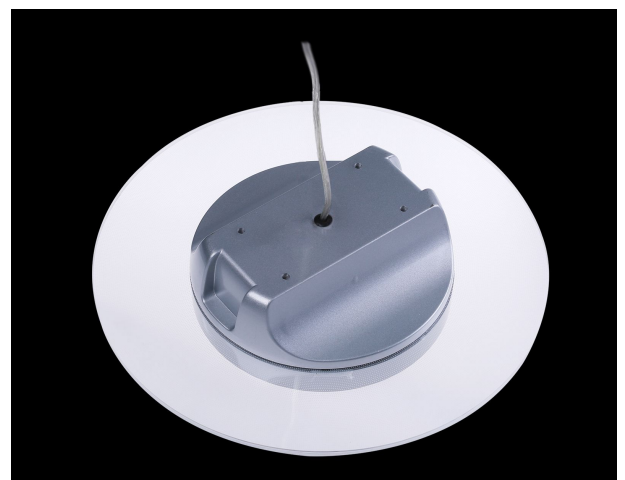

## Synergy 21 LED round light transparent 26W HL nw

kwh/1000h:	24,00
Lumens:	2500
Watt:	24,0
Nominal Service Life:	35000 Std.
Switching Cycles:	50000
Opt. Ambient Temperature.:	25 °C

Synergy 21 LED round luminaire transparent  
Light-conducting lampshade: round and suspended (HL)  
Connection: 200-240 V/AC  
Wattage: 26 watts  
Lumen: 2500lm  
CRI: >80  
Light colour: neutral white  
Kelvin: 4000 ±200K  
Operating temperature: -20° +45° C  
Beam angle: 360°  
Size: Ø380mm  
Height: 88mm  
Weight: 2500 g  
Protection class: IP20 / IK05

### Mounting:

Ceiling box with ceiling bracket, steel cable  
2 screws and dowels included.

Please check whether the wall plugs are the right ones for your ceiling!

Energy efficiency class: A+

kWh/1000h: 24

## Attributes

Attribute	Value
Abstrahlwinkel:	360
Betriebstemperatur:	-20 bis +45
CRI:	>80
Dimmbar:	nein
Grösse:	Ø380*88
LED - Gehäusefarbe:	transparent
LED - Gehäusematerial:	Kunststoff
Lichtfarbe:	neutralweiß
Lichtfarbe in Kelvin:	4000
Lumen:	2500
Schutzklasse:	IP20
Volt:	230
Weight:	2.5 Kg

## Additional Images

Dimension and Illumination Diagram

Height	Beam/Diameter	Angle: 158.05deg	Diameter
1.0m	75.22/1222lx		764.45mm
2.0m	18.76/309.7lx		1493.16mm
3.0m	8.346/134.8lx		2219.25mm
4.0m	4.696/73.13lx		2885.44mm
5.0m	2.705/40.82lx		3732.05mm