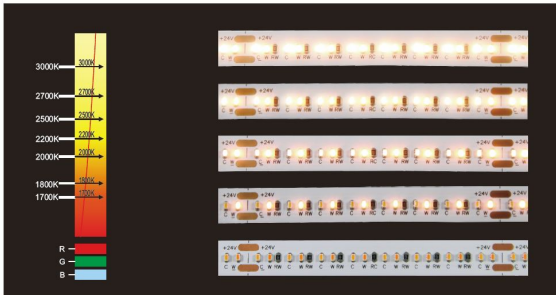

Dimensions

Drawing

Luminous Intensity Distribution Diagram

Average Illumination