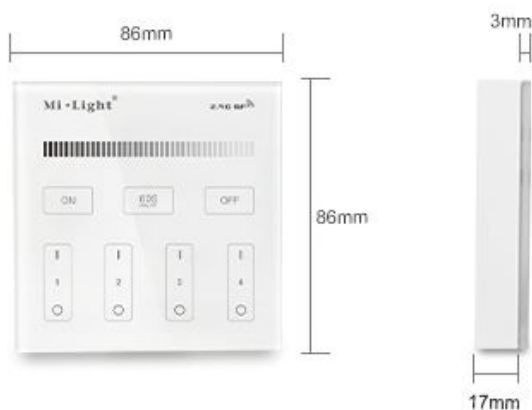

The panel is characterised by an extremely low standby power consumption of only 20uA, which ensures a long battery life. The compact and elegant design with a size of 86*86mm blends seamlessly into any environment and offers a user-friendly interface for easy operation.

With the **4-Zone Brightness Dimming Smart Panel**, you can control the brightness in up to four different zones independently of each other. This gives you the freedom to create and customise different lighting scenarios for different areas of your home or office. Whether you want relaxed, dimmed lighting in the living room or a bright, productive atmosphere in the study, this smart panel gives you the flexibility to customise your lighting to suit your needs.

4 zone radio single colour Smart Panel surface-mounted

Product Name: 4-Zone Brightness Dimming Smart Panel Remote Controller

Model No.: B1

Working Temperature: -20 -60°C

Voltage: 3V(2*AAA Battery)
Transmission Frequency: 2400-2483.5MHz
Modulation Method: GFSK
Transmitting Power: 6dBm
Control Distance: 30m
Standby Power: 20uA
Panel Size: 86*86mm

Requires 2 AAA batteries, not included

Attributes

Attribute	Value
Grösse:	86*86
Weight:	0.15 Kg
Warranty:	24.00 Months

Additional Images

NO wiring, pasting, moveable, easy operation

Free installation, no wiring, removable, easy operation