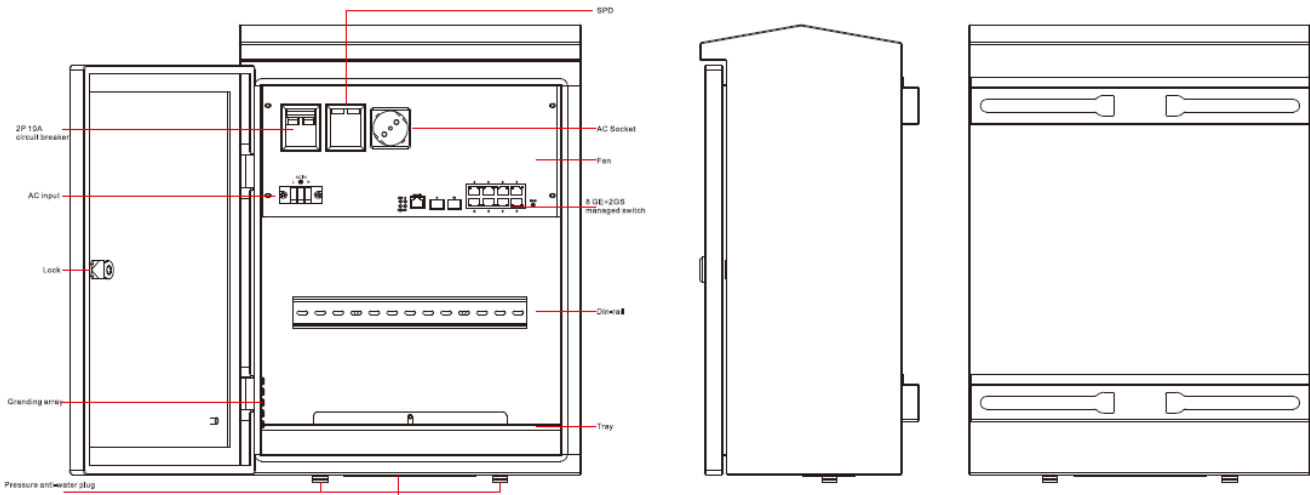

Technical Details:

Parameter	Specifications
Power input	AC100~240V, 50/60Hz, 10A
AC output	AC output 1 channel
Switch	8 Port RJ45 Gigabit Smart managed Industrial Switch 2x SFP Slot Gigabit
Circuit breaker	2P 10A
Connector	Made in Germany Icotek KEL-ER 24/10 Cable entry strip IP66 equipped
Powersupply	48VDC 240W Meanwell Powersupply
Lock	Key lock with protective cap with 2x key
Operating Temperature	- 40°C ~ 75°C
Storage Temperature	-40°C ~ 85°C
Humidity (no condensation)	0~95%
Dimension(HxWxD)	500x380x220mm
Material	Metal
Colour	White
Net-weight	15kg

Attributs