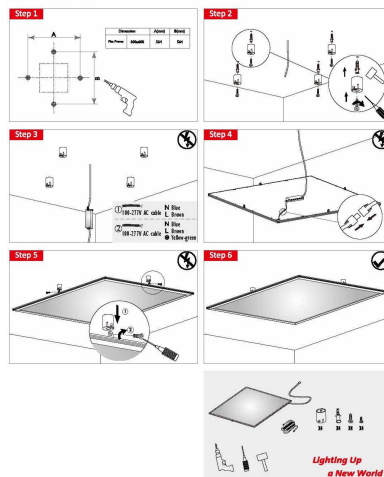

Synergy 21 LED light panel add mounting kit cylinder for V3 PRO panel

Ceiling mounting set for Synergy21 LED panels
Suitable for ceiling or wall mounting or similar.
consisting of:
4x ceiling mounting bracket 30*39mm
4x mounting bolts
Screws and wall plugs
Colour silver

Additional Images

LED Panel Light - Column Surface Mounted

Step Frame Panels

LED Panel Light - Column Surface Mounted

Flat Frame Panels

Accessories

Part No. Name