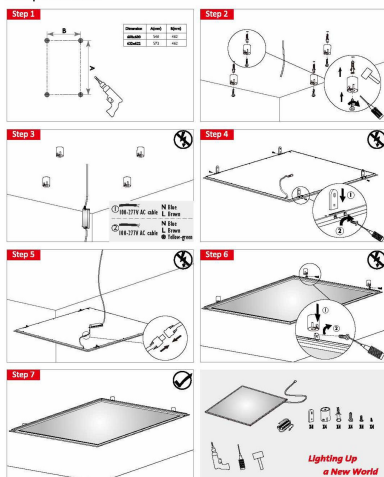

Synergy 21 LED light panel add mounting kit cylinder for V3 PRO panel

Ceiling mounting set for Synergy21 LED panels
Suitable for ceiling or wall mounting or similar.
consisting of:
4x ceiling mounting bracket 30*39mm
4x mounting bolts
Screws and wall plugs
Colour silver

Additional Images

LED Panel Light - Column Surface Mounted

Step Frame Panels

LED Panel Light - Column Surface Mounted

Flat Frame Panels

Accessories

Part No. Name