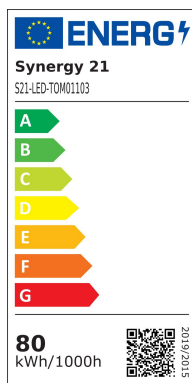

Synergy 21 LED outdoor object spotlight 80W replacement glass replacement lens

kwh/1000h:	80,00
Lumens:	7200
Watt:	80,0
Nominal Service Life:	35000 Std.
Switching Cycles:	50000
Opt. Ambient Temperature.:	25 °C