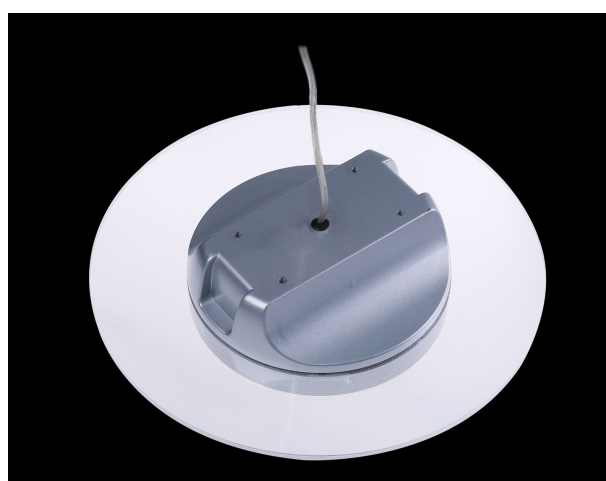

## Synergy 21 LED round light transparent 36W HL ww

kwh/1000h:	36,00
Lumens:	3250
Watt:	36,0
Nominal Service Life:	35000 Std.
Switching Cycles:	50000
Opt. Ambient Temperature.:	25 °C

Synergy 21 LED round luminaire transparent  
Light-conducting lampshade: round and suspended (HL)  
Connection: 200-240 V/AC  
Wattage: 36 watts  
Lumen: 3250lm  
CRI: >80  
Light colour: warm white  
Kelvin: 3000 ±200K  
Operating temperature: -20° +45° C  
Beam angle: 360°  
Size: Ø380mm  
Height: 88mm  
Weight: 2500 g  
Protection class: IP20 / IK05

Mounting:  
Ceiling box with ceiling bracket, steel cable  
2 screws and dowels included.  
Please check whether the wall plugs are the right ones for your ceiling!

Energy efficiency class: A+  
kWh/1000h: 36

## Attributes

Attribute	Value
Abstrahlwinkel:	360
Betriebstemperatur:	-20 bis +45
CRI:	>80
Dimmbar:	nein
Grösse:	Ø380*88
LED - Gehäusefarbe:	transparent
LED - Gehäusematerial:	Kunststoff
Lichtfarbe:	warmweiß
Lichtfarbe in Kelvin:	3000
Lumen:	3250
Schutzklasse:	IP20
Volt:	230
Weight:	2.5 Kg

## Additional Images

Dimension and Illumination Diagram

Height	Beam/Diameter	Angle: 158.05deg	Diameter
1.0m	75.22/1222lx		764.45mm
2.0m	18.76/309.7lx		1493.16mm
3.0m	8.346/124.8lx		2219.25mm
4.0m	4.696/70.13lx		2885.44mm
5.0m	2.705/40.62lx		3732.05mm