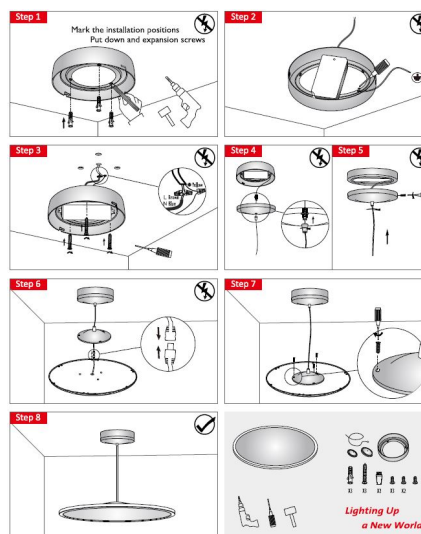

## Synergy 21 LED light panel R400 add mounting kit

kwh/1000h: 0,00

Lumens: 0

Watt: 0,0

Nominal Service Life: 0 Std.

Switching Cycles: 0

Opt. Ambient Temperature.: 0 °C

Mounting kit surface + suspension  
Mounting kit surface + suspension

## Additional Images

## Accessories

Part No.	Name
131690	Synergy 21 LED light panel 300*1200 Up& Down or Pontos transparent cable for power supply unit