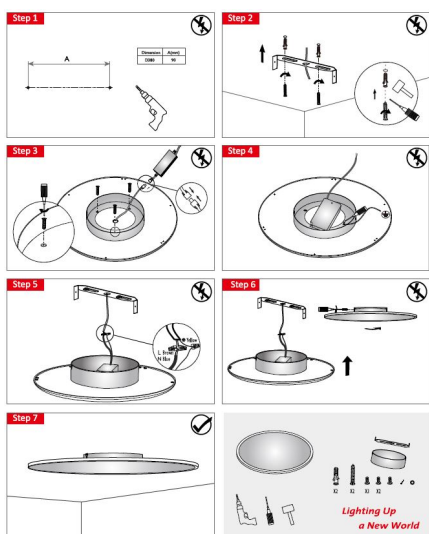

## Synergy 21 LED light panel R400 add mounting kit

kwh/1000h: 0,00

Lumens: 0

Watt: 0,0

Nominal Service Life: 0 Std.

Switching Cycles: 0

Opt. Ambient Temperature.: 0 °C

Mounting kit surface + suspension  
Mounting kit surface + suspension

## Additional Images

## Accessories

Part No.	Name
131690	Synergy 21 LED light panel 300*1200 Up& Down or Pontos transparent cable for power supply unit