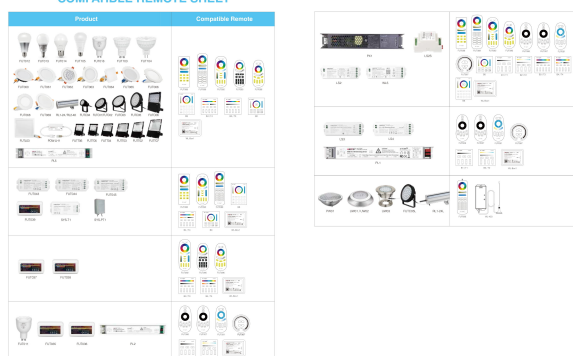

COMPATIBLE REMOTE SHEET

Accessories

Part No.	Name
147981	Synergy 21 LED remote RGB-WW (RGB-CCT) 8 zones *Milight/Miboxer*
147982	Synergy 21 LED remote RGB-WW (RGB-CCT) 4 zones *Milight/Miboxer*
148005	Synergy 21 LED remote smart panel RGB-WW (RGB-CCT) 4 zones *Milight/Miboxer*
148006	Synergy 21 LED remote smart panel RGB-WW (RGB-CCT) 8 zones *Milight/Miboxer*
181054	Synergy 21 LED remote WLAN controller *Milight/Miboxer*
148507	Synergy 21 LED remote WLAN controller smart light *Milight/Miboxer*