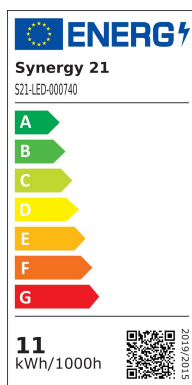

Synergy 21 LED rechargeable workshop light medium

kwh/1000h:	11,00
Lumens:	800
Watt:	11,0
Nominal Service Life:	35000 Std.
Switching Cycles:	15000
Opt. Ambient Temperature.:	25 °C

Rechargeable AKKU LED light.
 LED: 6*0.5 Watt high-power COB chip
 Beam angle: 120°
 Kelvin: 5000-6000 K
 Lumen: 300
 Lithium-ion battery 3.7V 1800mAh
 Charging cycle: 500 to 1000 times
 Strong magnet on the back
 Twist-out hanging hook
 Belt clip and fold-out stand
 Mains charging cable (230V) and car charging cable (12V) included in the scope of delivery
 Both plugs/cables USB (USB-A to jack),
 Operating temperature: -10°C to +55°C
 Protection class: IP54
 Charging time: 4 hours
 Running time: approx. 3 hours
 Dimensions: (l*w*h) 185x55x37mm