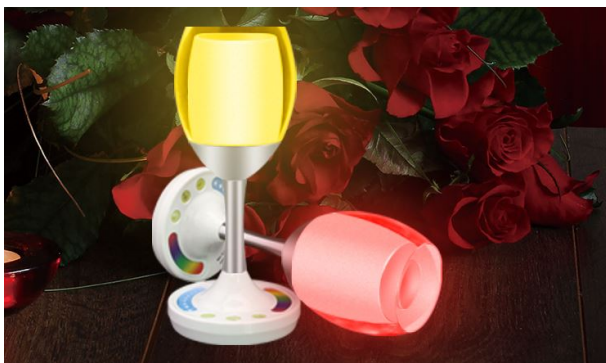

Merkmal	Wert
Dimmbar:	1-100
Grösse:	80*83*170
LED - Gehäusematerial:	Acryl + Alluminium
Lichtfarbe:	RGB-W
Lichtfarbe in Kelvin:	6000
Lumen:	200-220
Volt:	5
Gewicht:	0.35 Kg
Garantie:	24.00 Monate

Weitere Bilder

Product Parameters

Product Name: Winlight LED Table Lamp(Ring)
Model No: FUT080A
Power: 2W
Weight: 350g
Battery: Lithium Ion Battery 3.7V-1400mAh
Charge Time: 3.5 hours & USB 5V 500mA
Working Time: 10 hours in full power condition
Lifespan: 50000 hours
Material: Acrylic+Aluminum
Size: 80*83*170mm
Application Areas: bedrooms, bars, cafe, restaurants