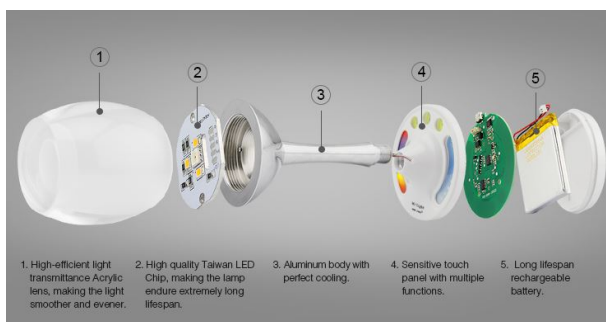

Merkmal	Wert
Dimmbar:	1-100
Grösse:	80*83*170
LED - Gehäusematerial:	Acryl + Alluminium
Lichtfarbe:	RGB-W
Lichtfarbe in Kelvin:	6000
Lumen:	200-220
Volt:	5
Gewicht:	0.35 Kg
Garantie:	24.00 Monate

Weitere Bilder

Product Parameters

Product Name: Winlight LED Table Lamp(Ring)
Model No: FUT080A
Power: 2W
Weight: 350g
Battery: Lithium Ion Battery 3.7V-1400mAh
Charge Time: 3.5 hours & USB 5V 500mA
Working Time: 10 hours in full power condition
Lifespan: 50000 hours
Material: Acrylic+Aluminum
Size: 80*83*170mm
Application Areas: bedrooms, bars, cafe, restaurants