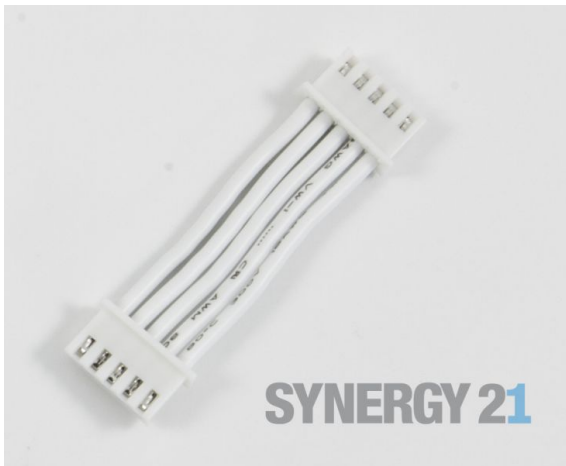

## Synergy 21 LED Prometheus Light Bar zub. Verbinder 25cm

Connecting cable 25cm for Prometheus Light Bar