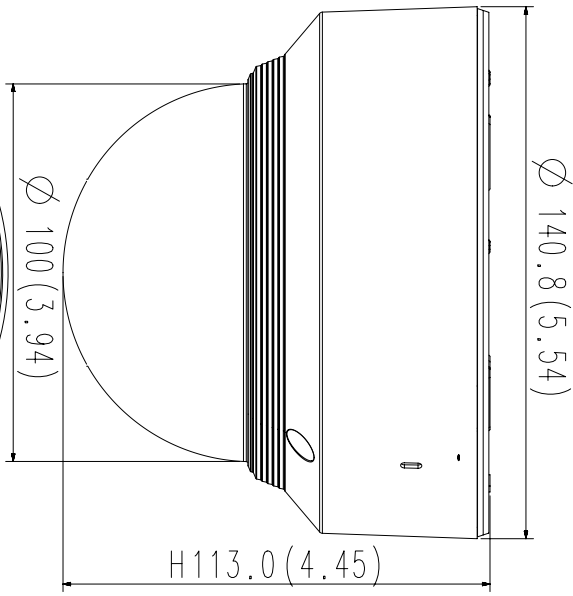

SBP-300KM

SBP-300NB

SBP-300B

Video	
Imaging Device	1/2.8" 2MP CMOS
Effective Pixels	1945(H)x1109(V)
Min. Illumination	Color: 0.015 lux(F1.4, 1./30sec) B/W: 0 Lux (IR LED On)
Video Out	CVBS: 1.0 Vp-p / 75Ω composite, 720x480(N), 720x576(P), for installation USB: Micro USB Type B, 1280x720, for installation
Lens	
Focal Length (Zoom Ratio)	2.8~12mm(4.3x) motorized varifocal
Max. Aperture Ratio	F1.4(Wide) ~ F3.6(Tele)
Angular Field of View	H: 119.5°(Wide)~27.9°(Tele), V: 62.8°(Wide)~15.7°(Tele), T: 142.1°(Wide)~32.0°(Tele)
Min. Object Distance	0.5m(1.64ft)
Focus Control	Simple focus
Lens Type	DC auto iris, P iris
Pan / Tilt / Rotate	
Pan / Tilt / Rotate Range	0°~354° / 0°~67° / 0°~355°
Operational	
IR Viewable Length	30m(98.4ft)
Camera Title	Displayed up to 85 characters
Day & Night	Auto(ICR)
Backlight Compensation	BLC, HLC, WDR, DWDR, SSSDR
Wide Dynamic Range	150dB
Digital Noise Reduction	SSNR V
Digital Image Stabilization	Support
Defog	Support
Motion Detection	8ea, 8point polygonal zones
Privacy Masking	32ea, polygonal zones - Color: Grey/Green/Red/Blue/Black/White - Mosaic
Gain Control	Low / Middle / High
White Balance	ATW / AWC / Manual / Indoor / Outdoor
LDC	Support
Electronic Shutter Speed	Minimum / Maximum / Anti flicker (2~1/12,000sec)
Video Rotation	Flip, Mirror, Hallway view(90°/270°)
Analytics	Defocus detection, Directional detection, Fog detection, Face detection, Motion detection, Digital auto tracking, Appear/Disappear, Enter/Exit, Loitering, Tampering, Virtual line, Audio detection, Sound classification
Alarm I/O	Input 1ea / Output 1ea
Alarm Triggers	Analytics, Network disconnect, Alarm input
Alarm Events	File upload via FTP and E-Mail Notification via E-Mail SD/SDHC/SDXC or NAS recording at Event Triggers Alarm output Handover

XND-6080V / 6080RV / 8080RV

Unit : mm (inch)