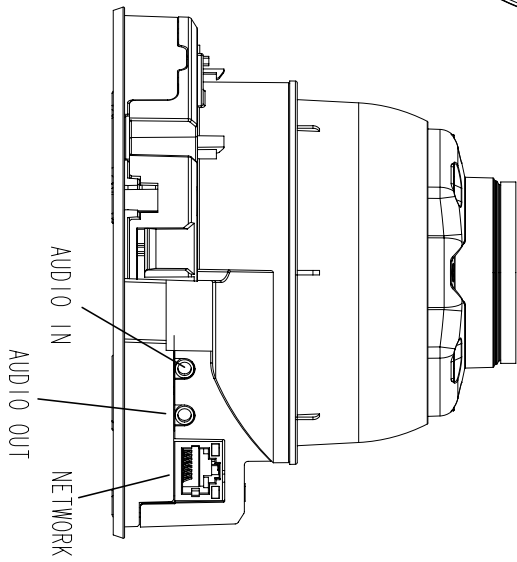

XND-6080V / 6080RV / 8080RV

Unit : mm (inch)