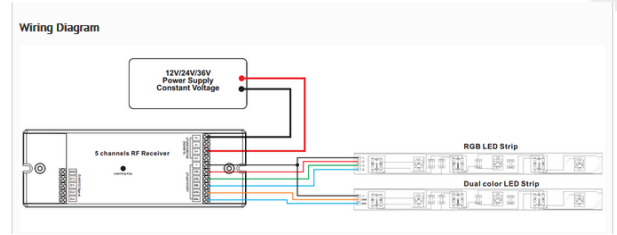

Synergy 21 LED Controller EOS 05 5-channel controller RGB-WW (RGB-CCT)

5 channel radio controller constant voltage
single colour, dual colour, RGB/RGB-W/RGB-WW
(Only compatible with the switches and remote controls of the EOS 05 RGB-CCT series)

Intuitive RGB colour selection freely selectable via colour wheel.
Individual colours dimmable (8 levels)
10 colour programmes (preset)
16 programme speeds selectable (4 sec. -256 sec.)
With status memory in case of power failure
Reception up to 15 metres away
Connected load: max. 5x5A
Power supply: 12-36VDC
Transmission power: >5dBm
Radio frequency: 868.3 MHz (EU approval - licence-free)
Dimensions: 59*170*29mm

Operating temperature: -20°C - +50°C
Protection class: IP20

Additional Images

Product Dimension

Accessories

Part No.	Name
151667	Synergy 21 LED Controller EOS 05 5-channel hand-held transmitter 4 zones RGB-WW (RGB-CCT)
123041	Synergy 21 LED Controller EOS 05 WLAN Controller Master Router