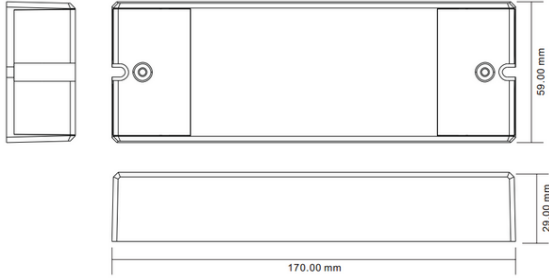

Intuitive RGB colour selection freely selectable via colour wheel.
Individual colours dimmable (8 levels)
10 colour programmes (preset)
16 programme speeds selectable (4 sec. -256 sec.)
With status memory in case of power failure
Reception up to 15 metres away
Connected load: max. 5x5A
Power supply: 12-36VDC
Transmission power: >5dBm
Radio frequency: 868.3 MHz (EU approval - licence-free)
Dimensions: 59*170*29mm

Operating temperature: -20°C - +50°C
Protection class: IP20

Additional Images

Product Dimension

Accessories

Part No.	Name
151667	Synergy 21 LED Controller EOS 05 5-channel hand-held transmitter 4 zones RGB-WW (RGB-CCT)
123041	Synergy 21 LED Controller EOS 05 WLAN Controller Master Router